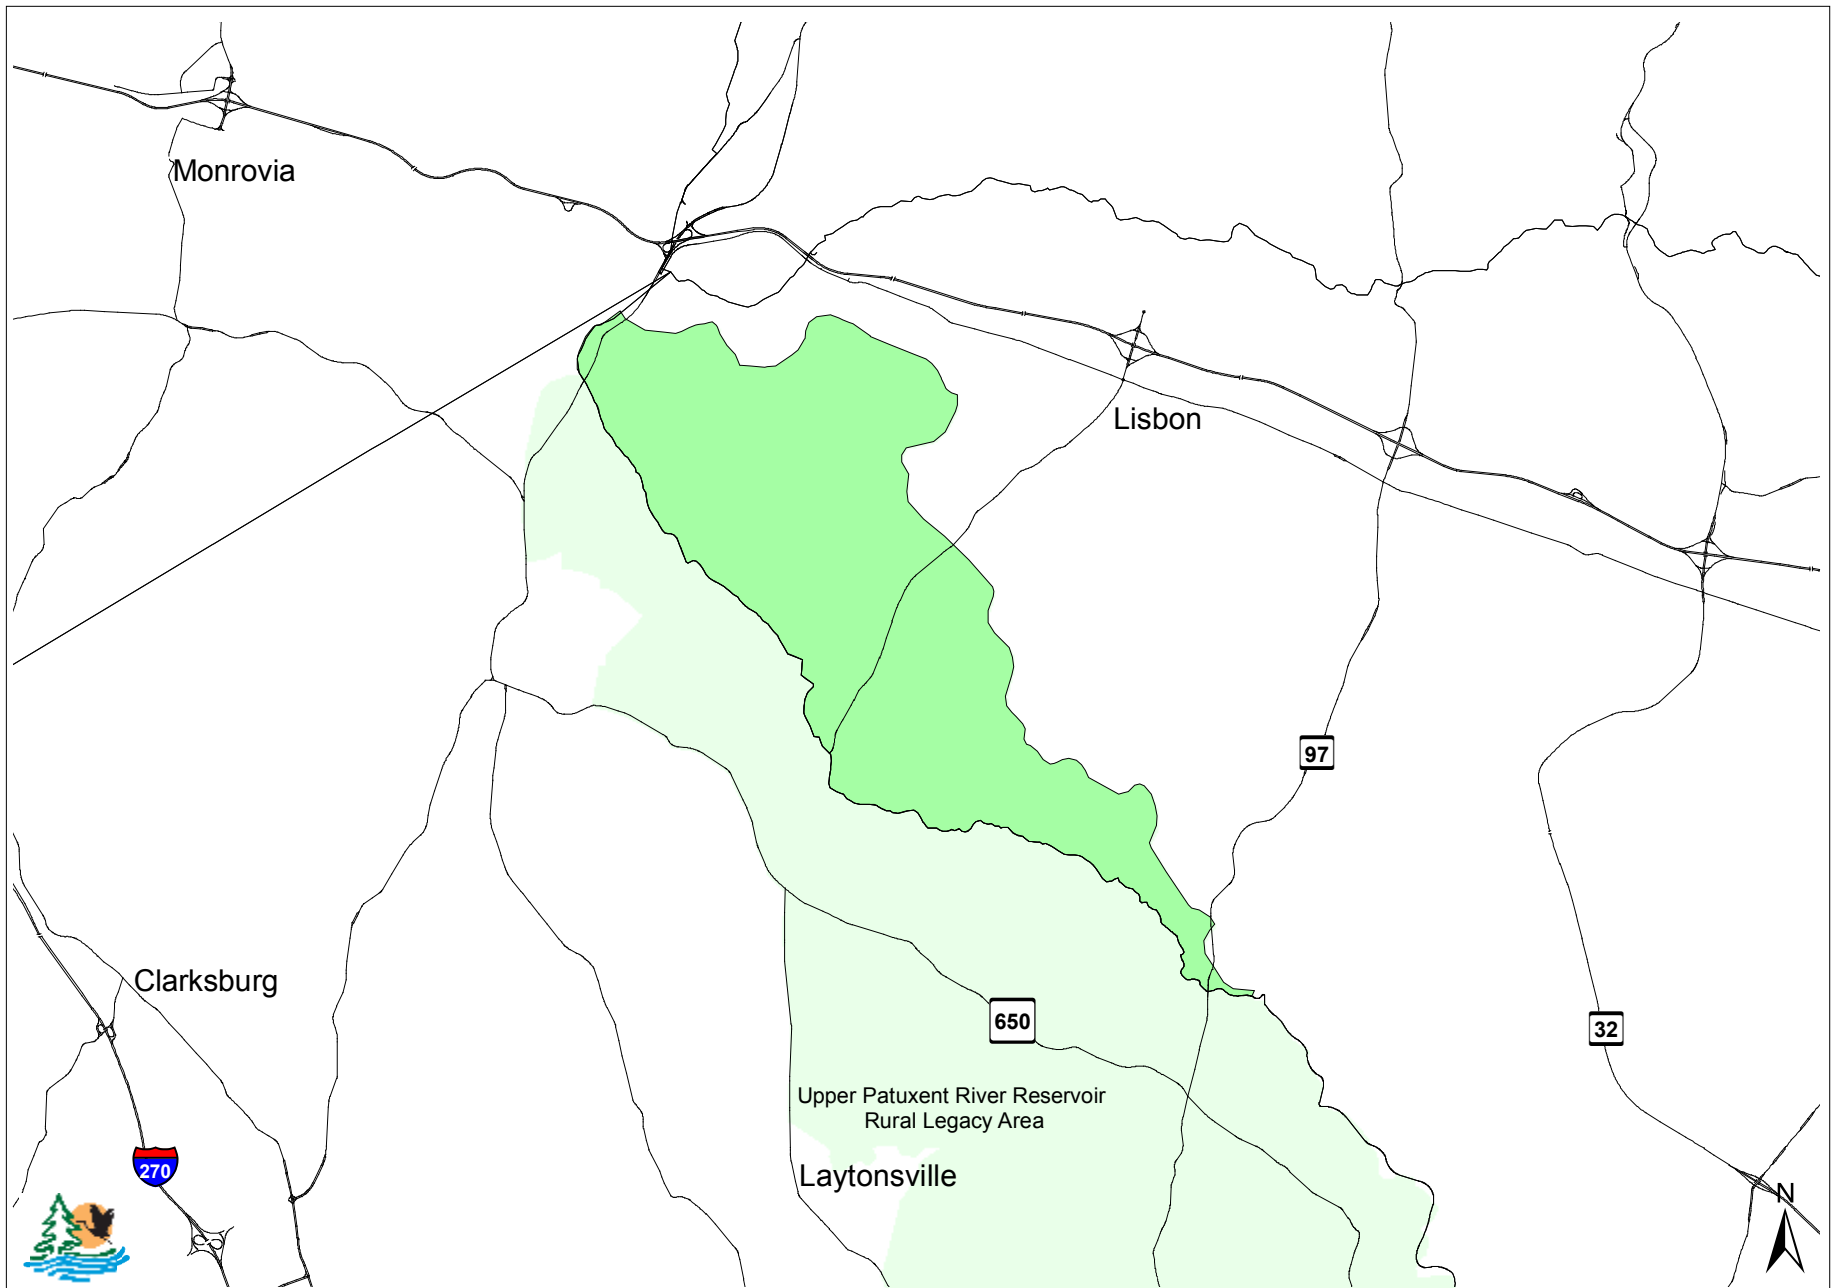

Upper Patuxent Rural Legacy Area (Howard County)

Map Production Date: February, 2007