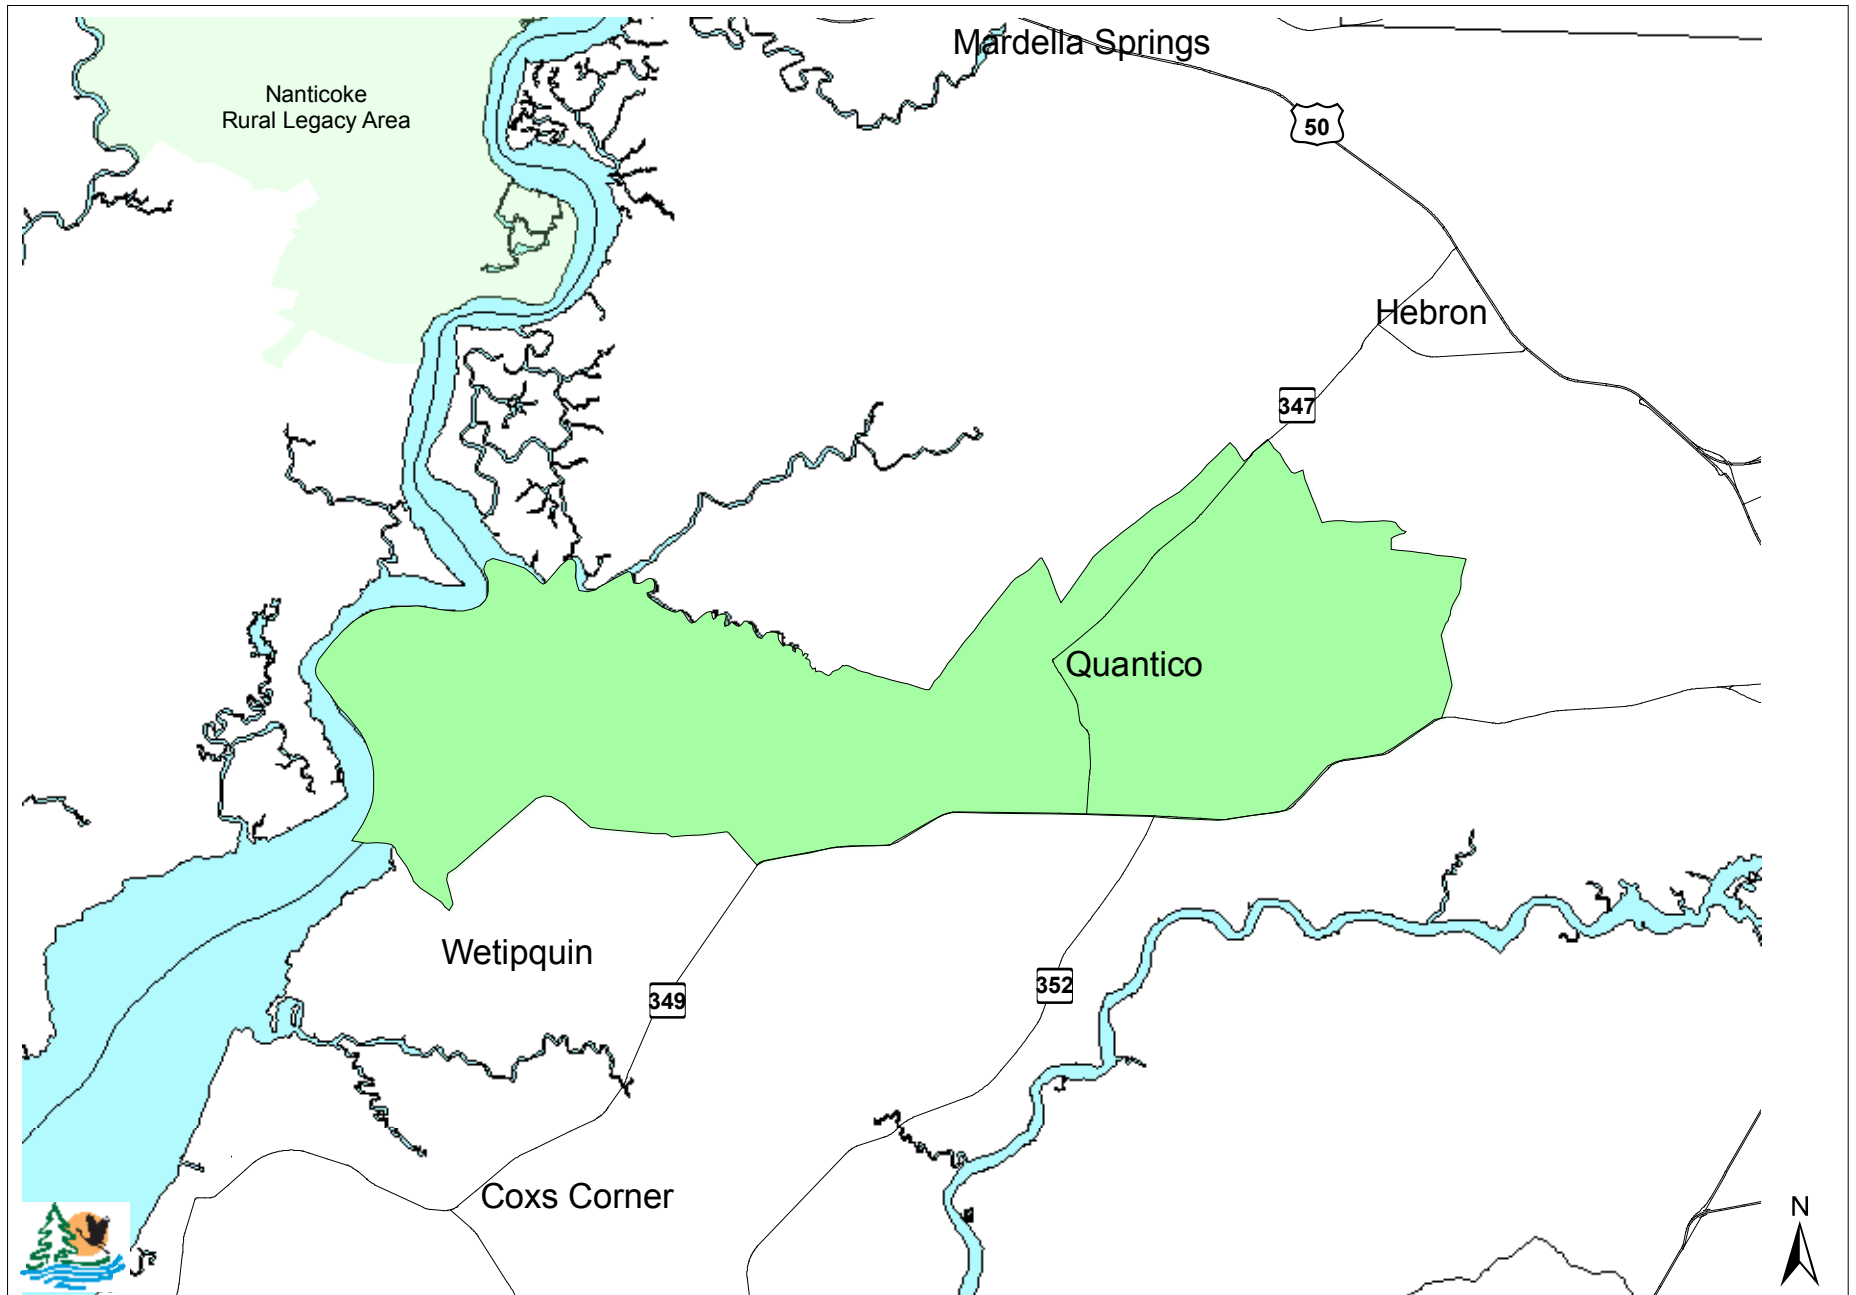

Quantico Creek Rural Legacy Area

Map Production Date: February, 2007