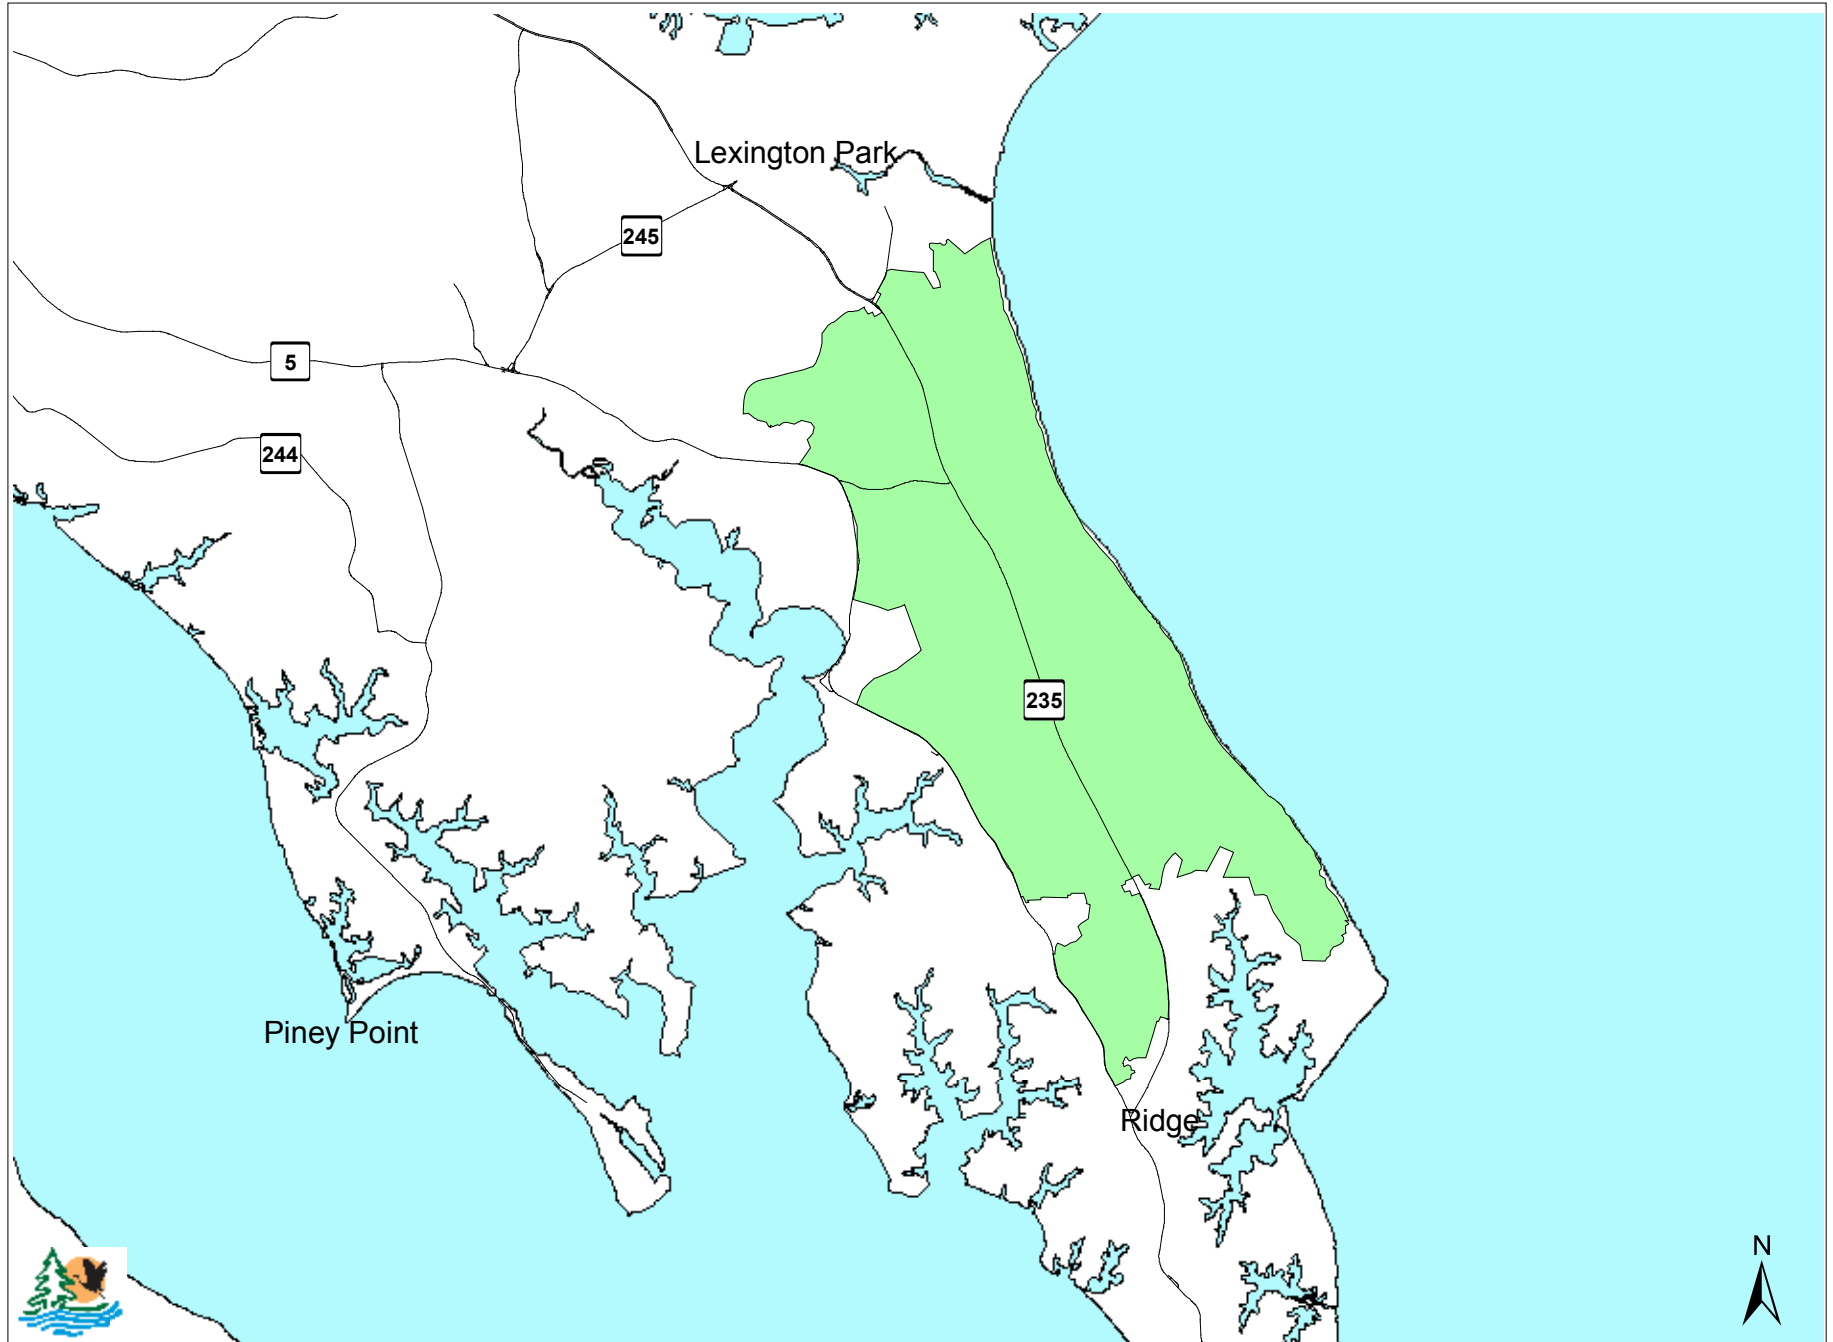

Mattapanay Rural Legacy Area

Map Production Date: September 2010