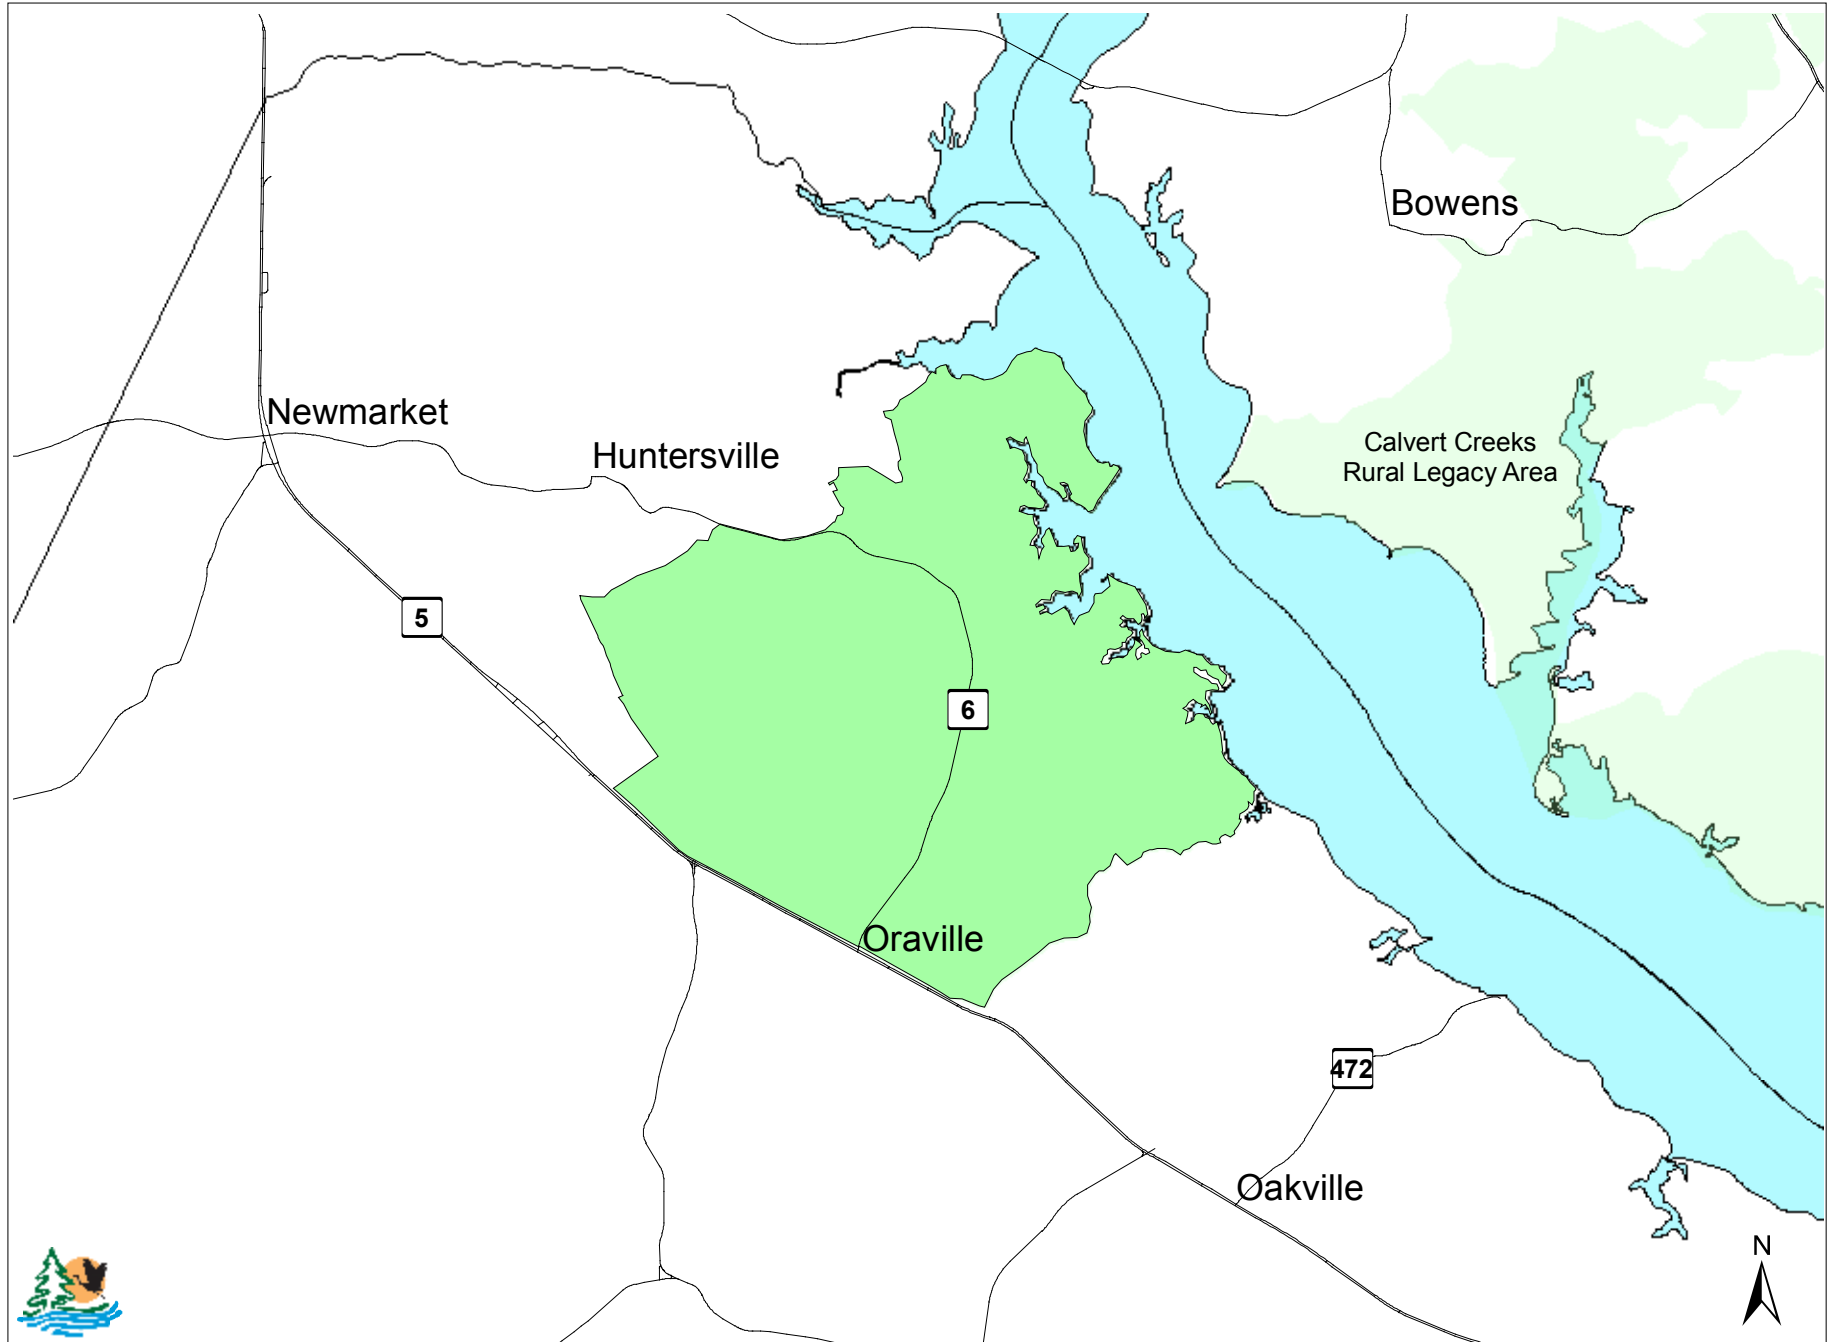

# Huntersville Rural Legacy Area

Map Production Date: February, 2007