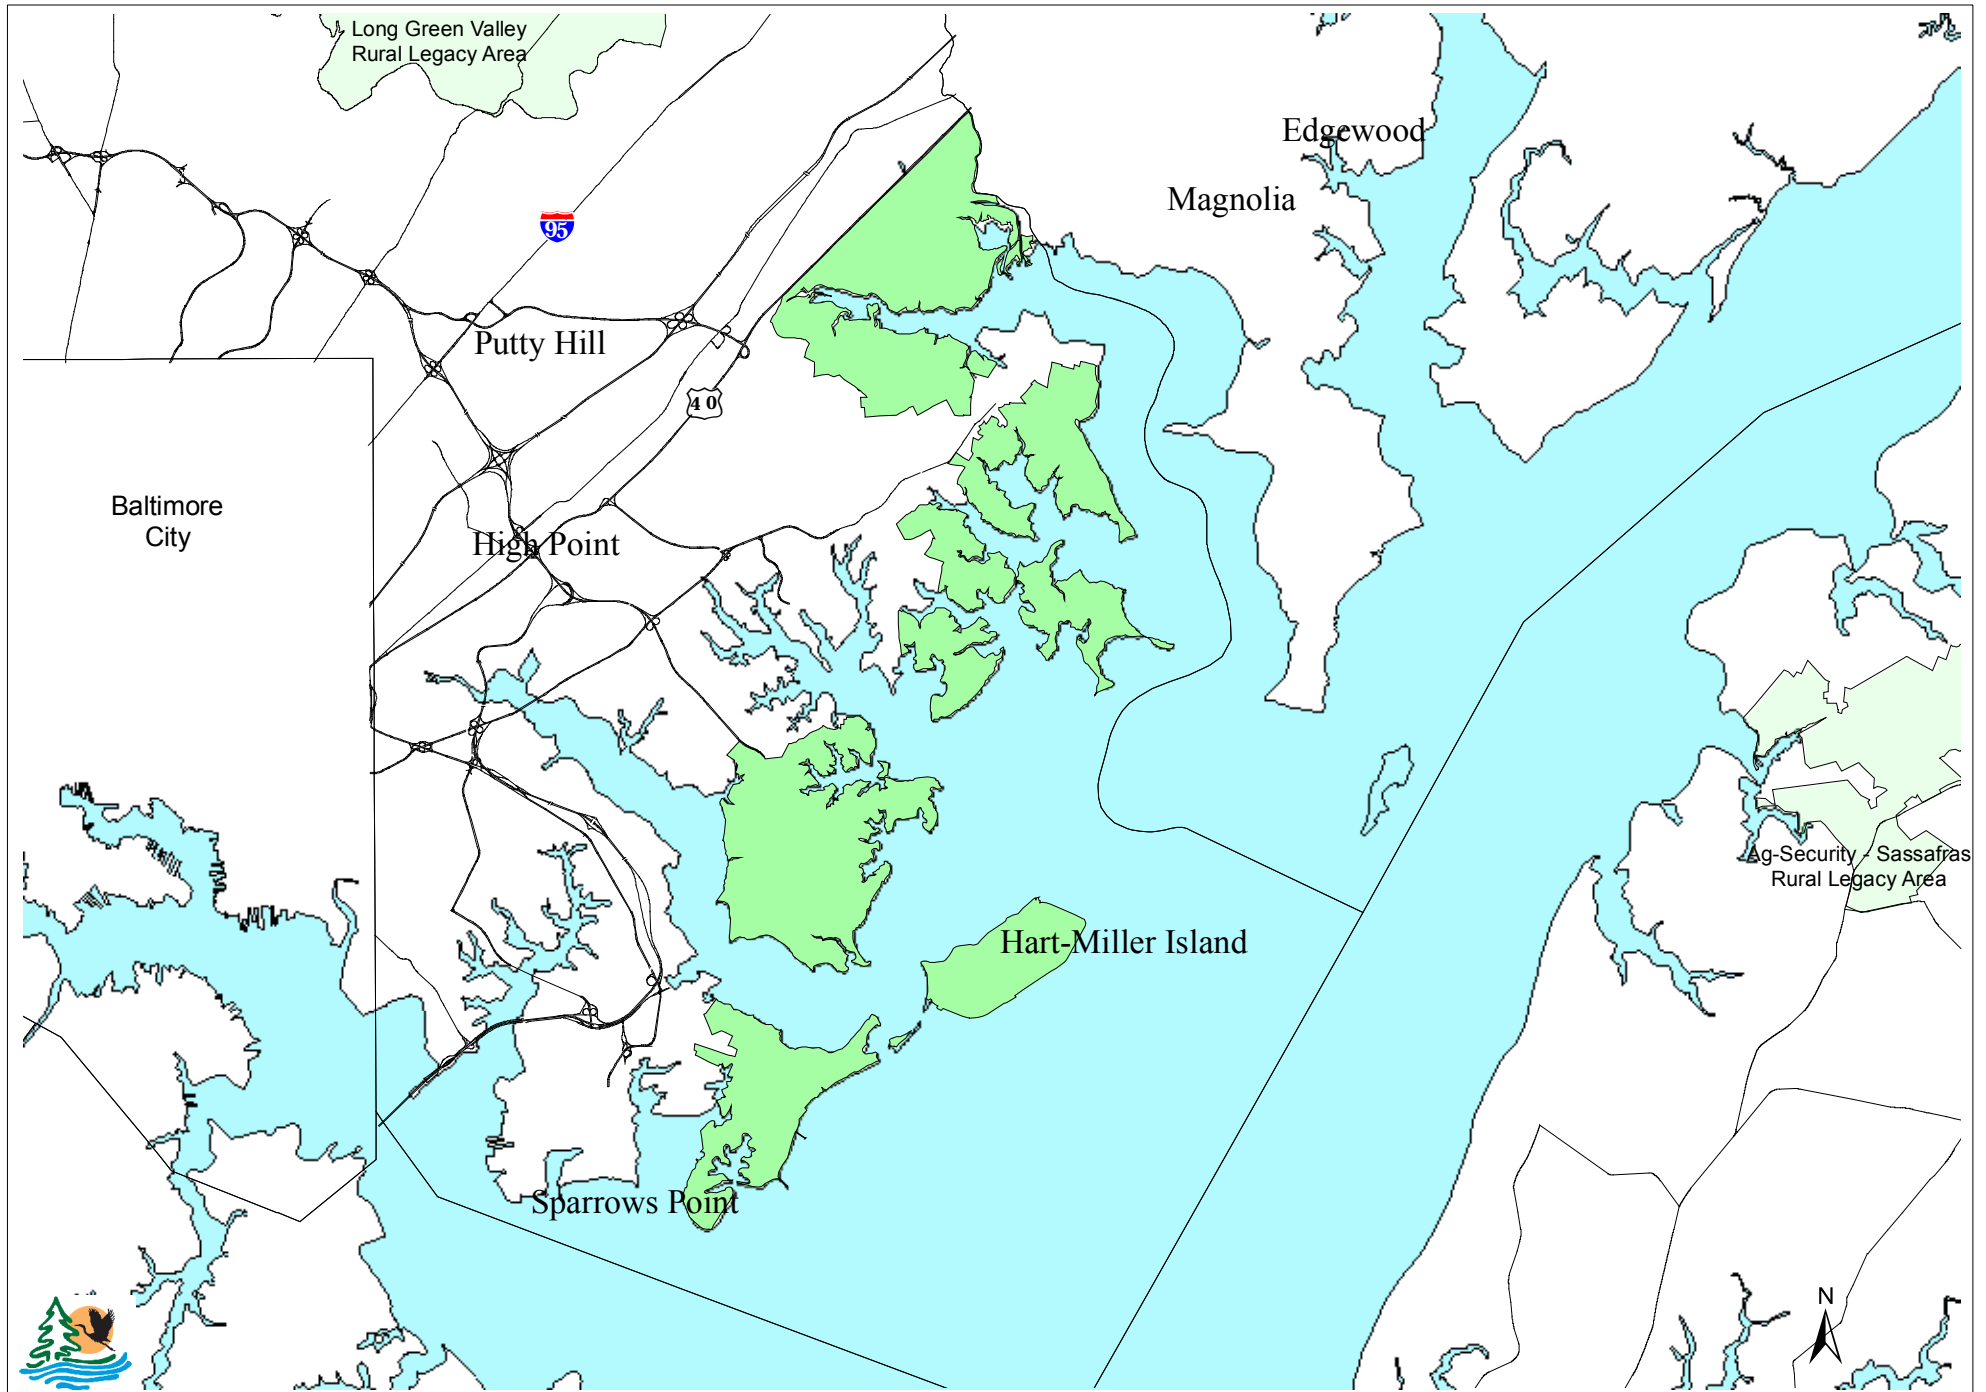

# Baltimore County Coastal Rural Legacy Area

Map Production Date: January, 2007