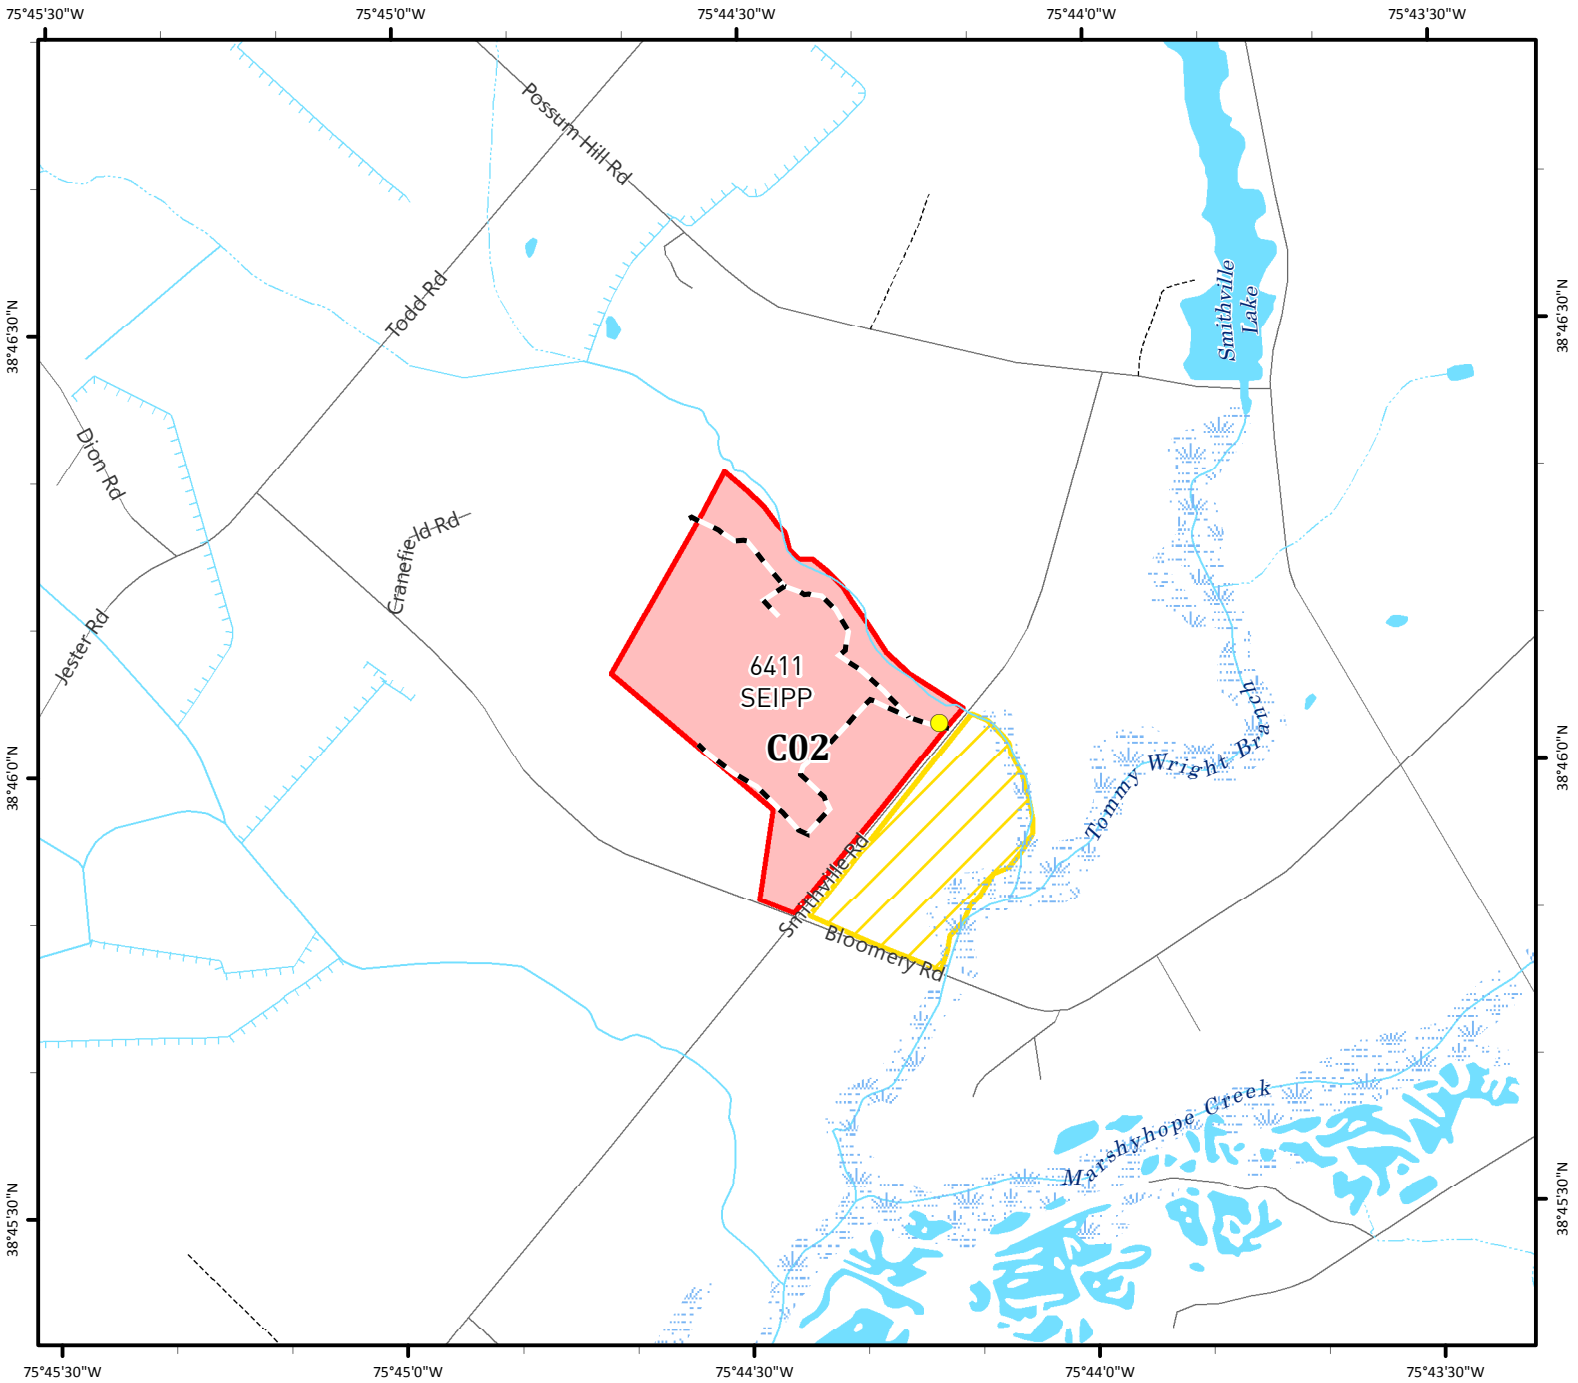

Hunt Club Lottery - 2018

C02 - Seipp Complex - 76 Acres

Legend

-  Lottery Tract(s)
-  CF Complex
-  Gates

Roads

-  Major
-  Right-of-Way
-  Forest Road
-  Forest Trail

Tracts:
6411 - Seipp

Price per Acre: \$16.00

Total Price: \$1,216.00

1 inch = 1,320 feet

ASC-DNR Forest Service 08/2018

General Location Map