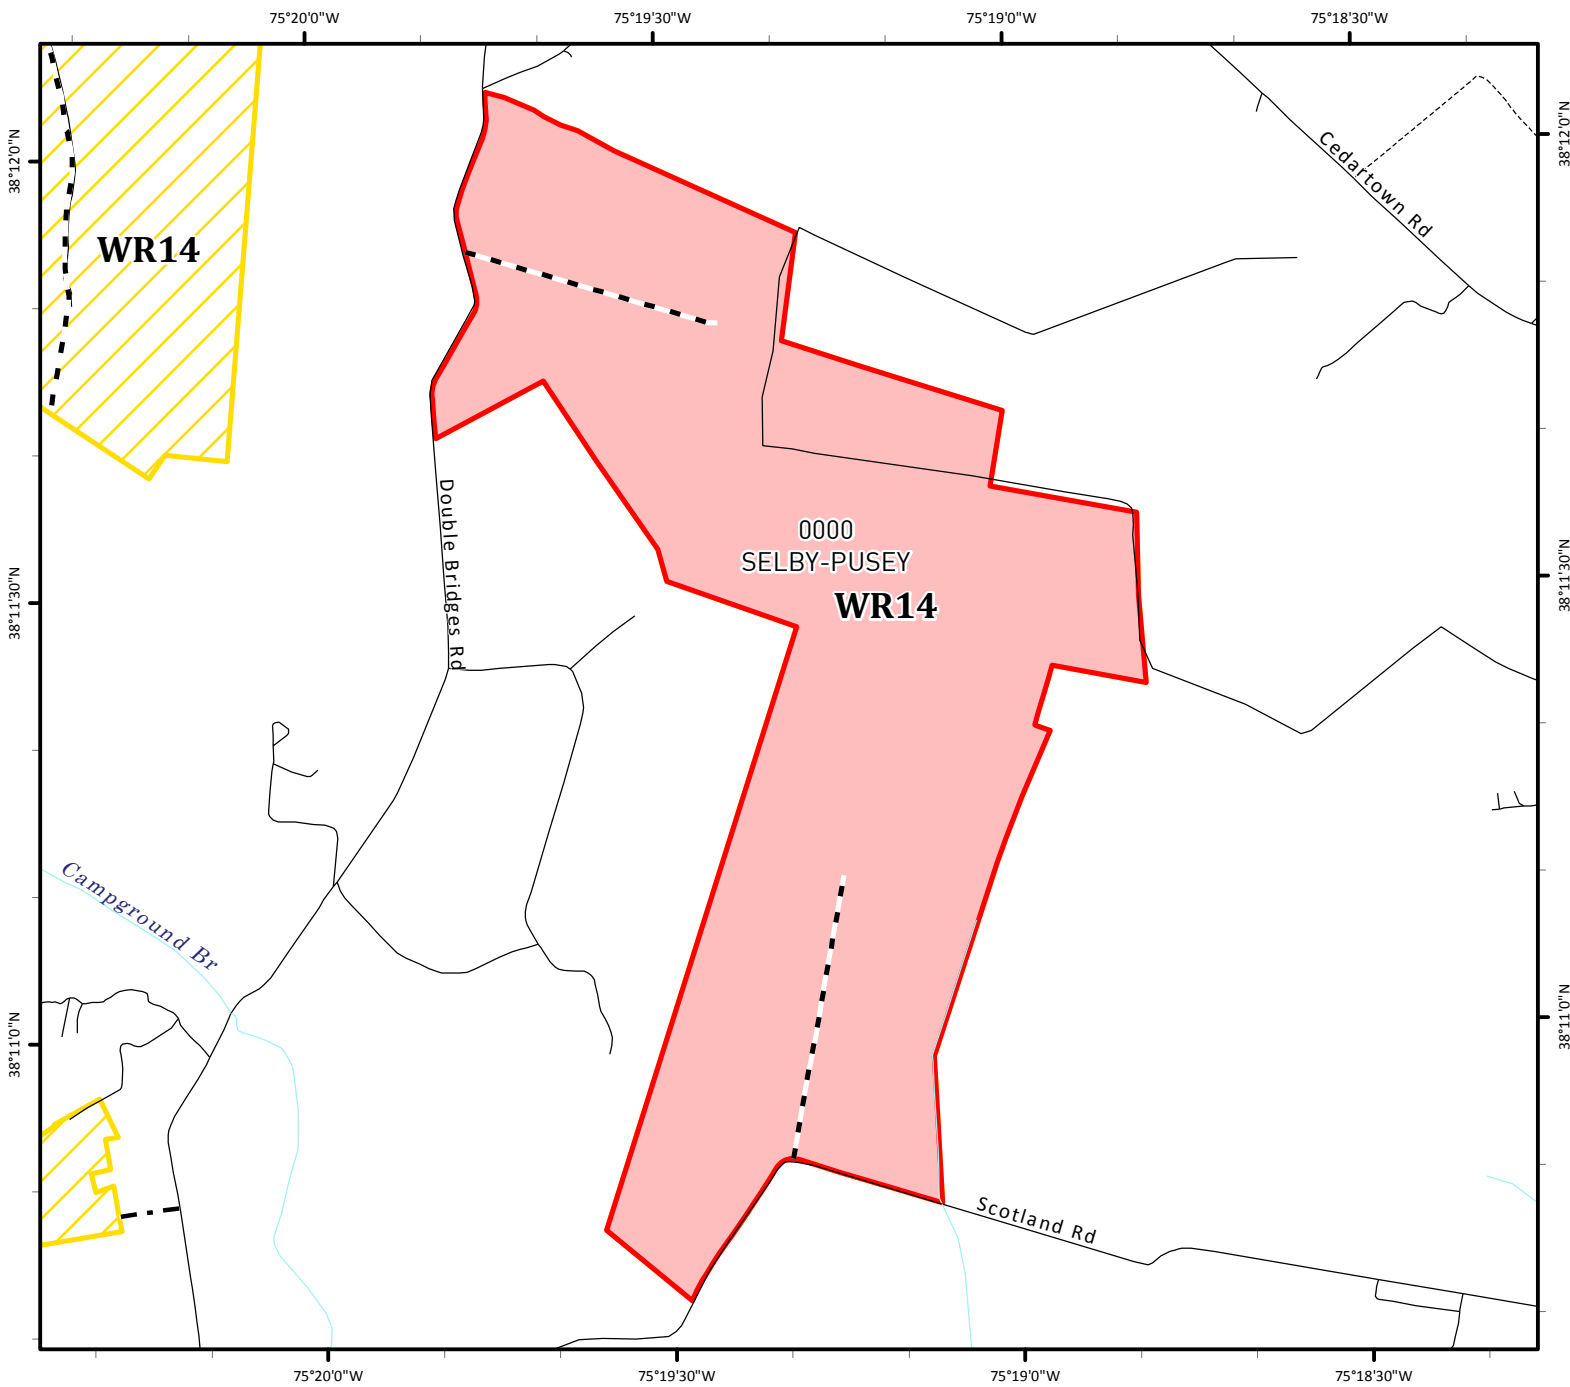

Hunt Club Lottery - 2017

WR14 - Hopkins-Timmons Complex - 383 Acres

Legend

-  Lottery Tract(s)
-  CF Complex
-  Gates
- Roads**
-  Major
-  Right-of-Way
-  Forest Road
-  Forest Trail

Tracts:
0000 - Selby-Pusey

Price per Acre: \$16.00
Total Price: \$6,128.00

1 inch = 1,320 feet

ASC-DNR Forest Service 08/2017

General Location Map