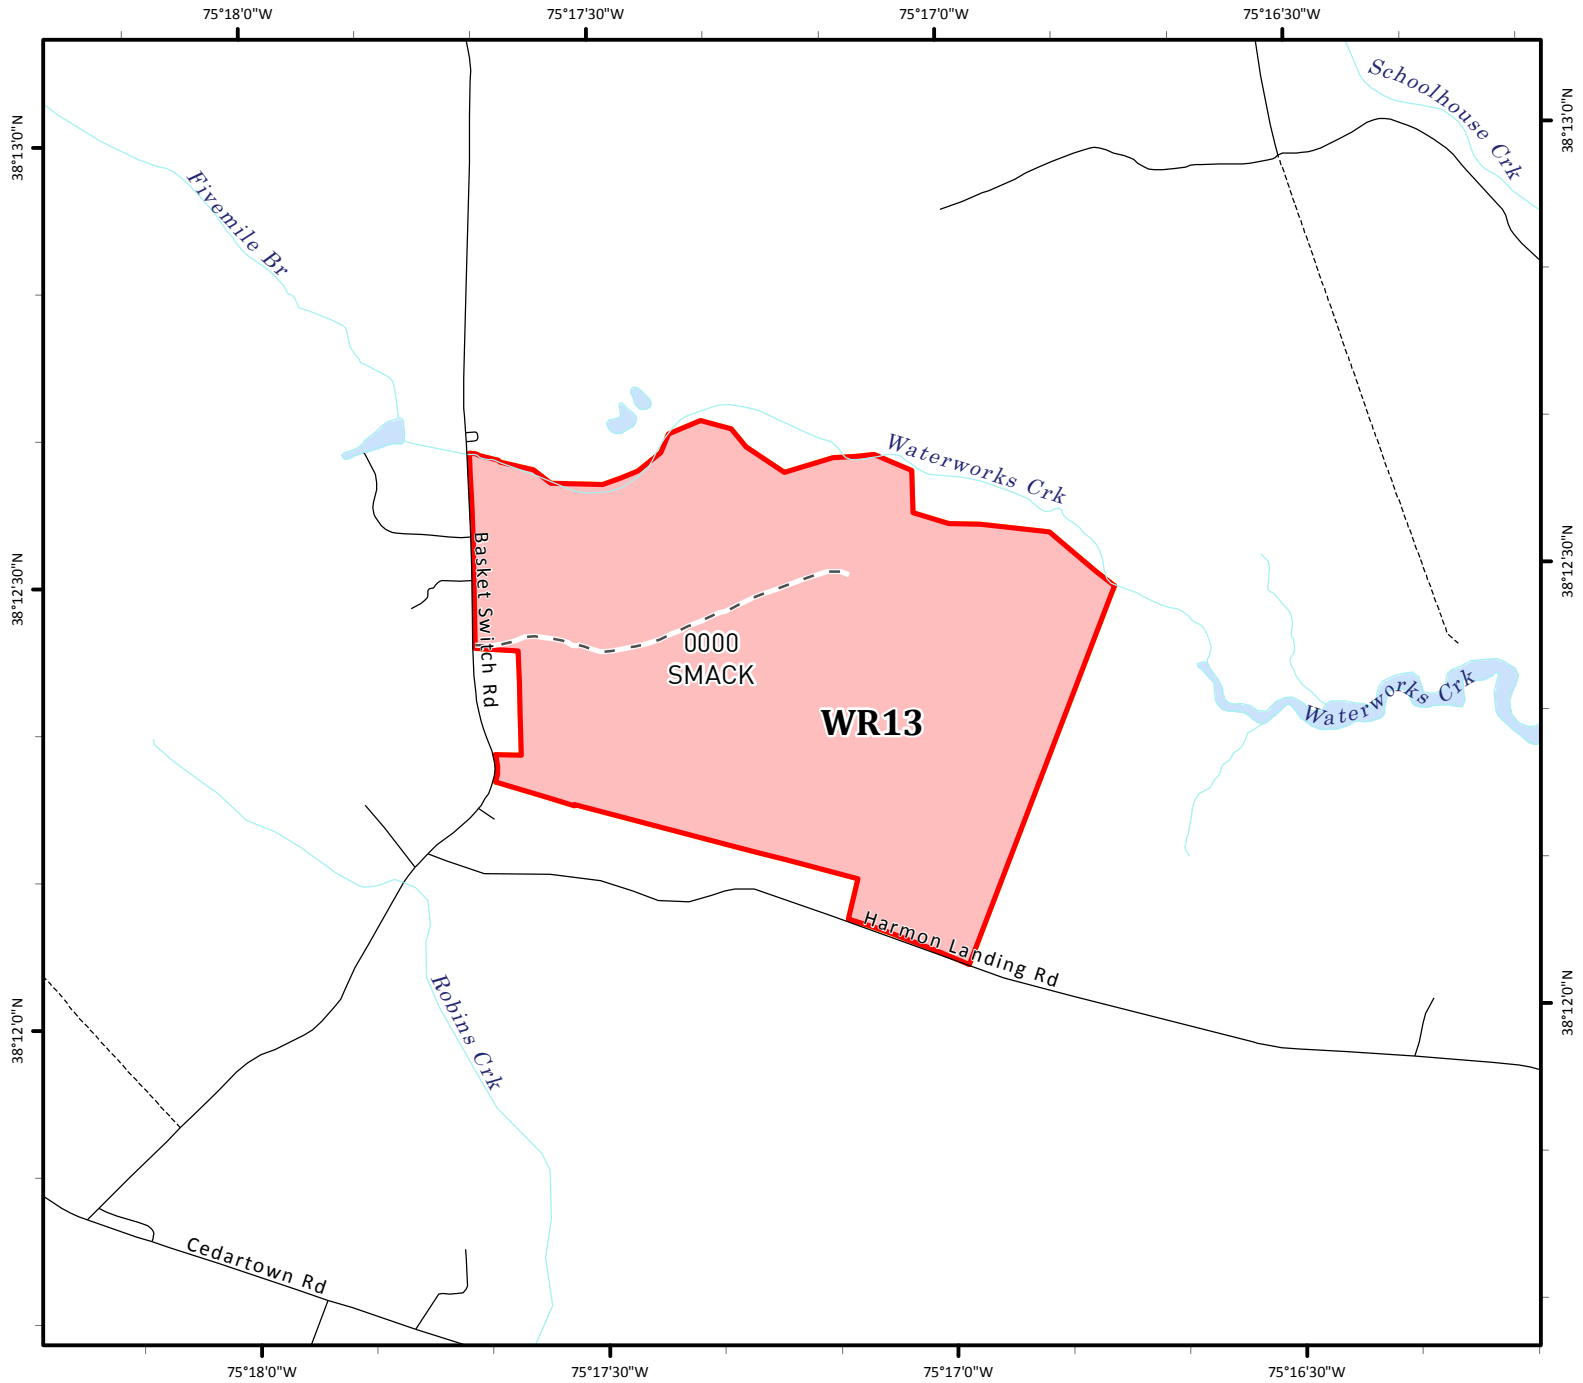

Hunt Club Lottery - 2017

WR13 - Carter Complex - 240 Acres

Legend

- Lottery Tract(s)
- CF Complex
- Gates

Roads

- Major
- Right-of-Way
- Forest Road
- Forest Trail

Tracts:
0000 - Smack

Price per Acre: \$16.00

Total Price: \$3,840.00

1 inch = 1,320 feet

ASC-DNR Forest Service 08/2017

General Location Map