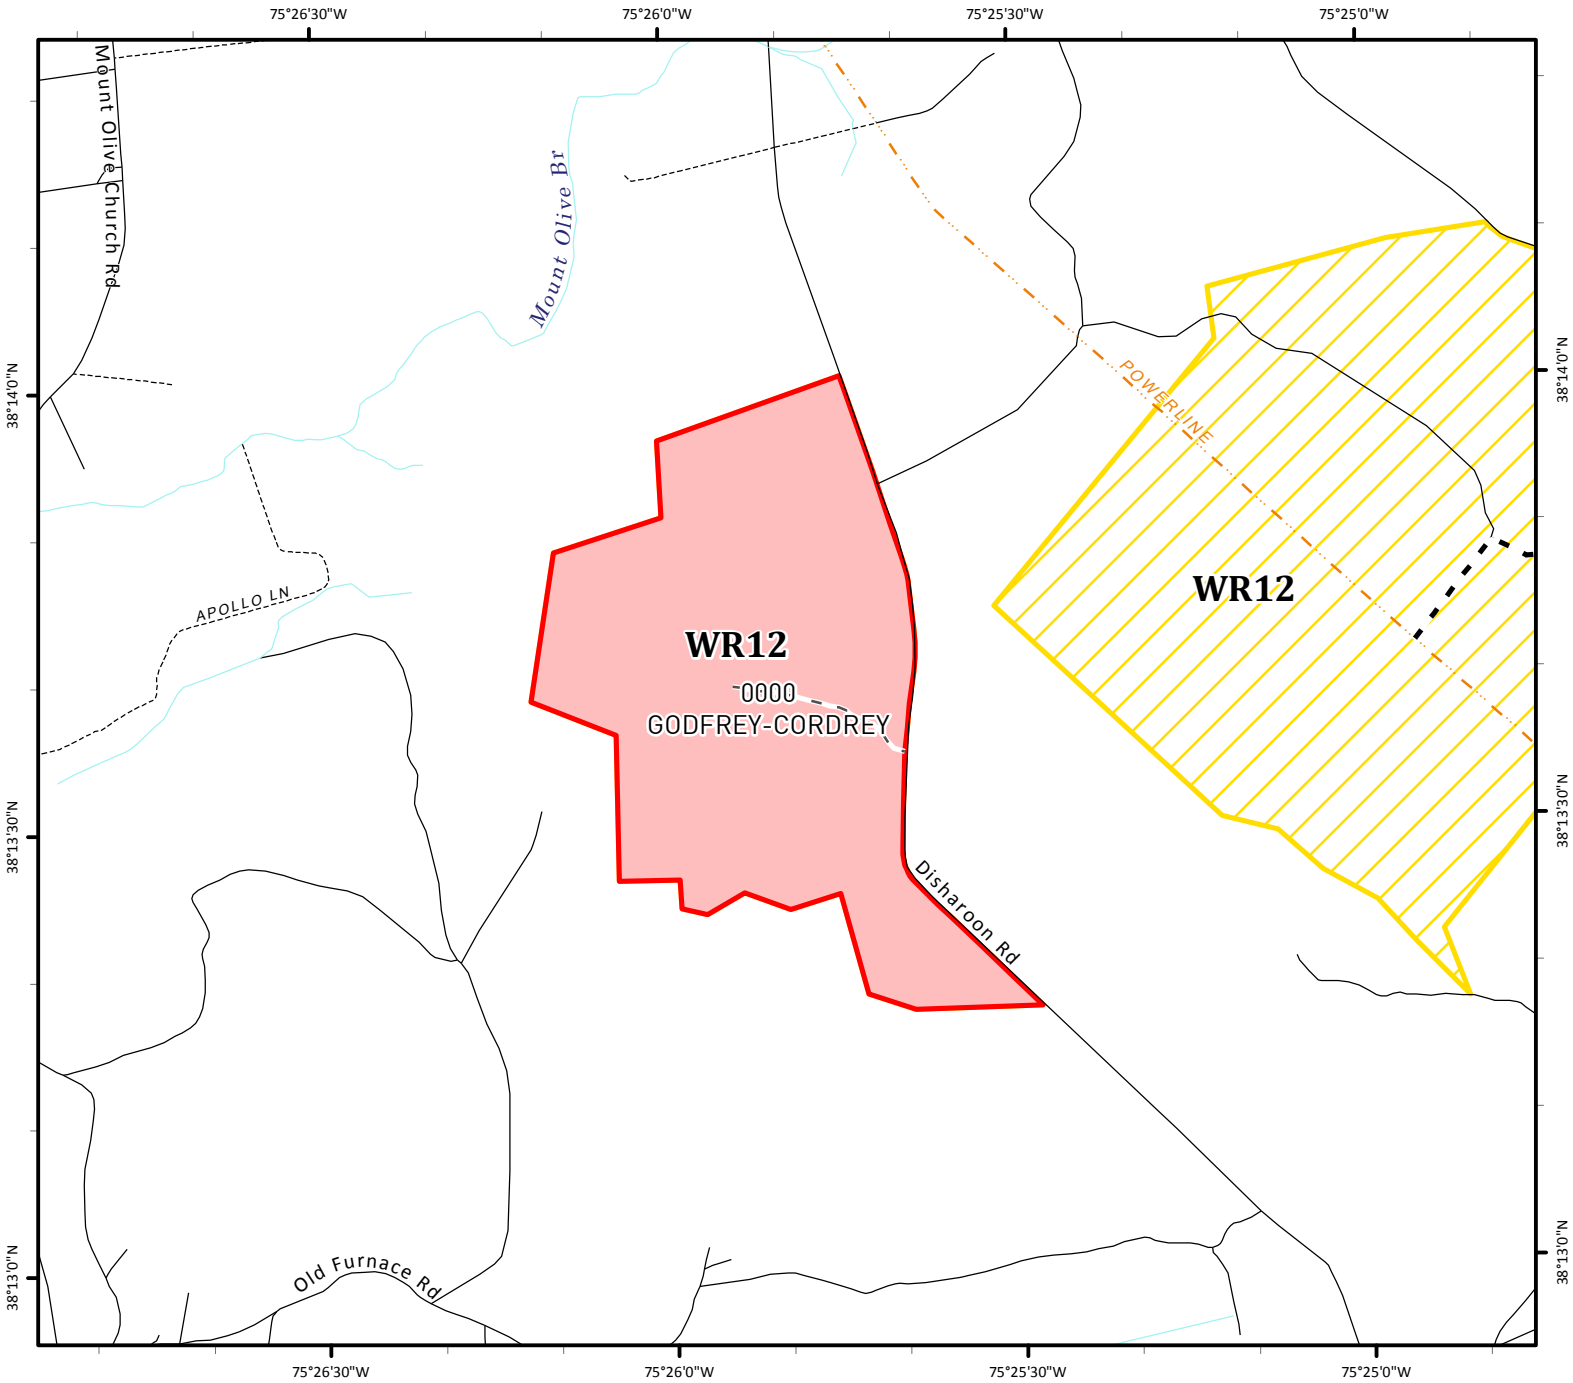

Hunt Club Lottery - 2017

WR12 - Purnell Complex - 174 Acres

Legend

- Lottery Tract(s)
- CF Complex
- Gates
- Roads**
- Major
- Right-of-Way
- Forest Road
- Forest Trail

Tracts:
0000 - Godfrey-Cordrey

Price per Acre: \$16.00
Total Price: \$2,784.00

1 inch = 1,320 feet

ASC-DNR Forest Service 08/2017

General Location Map