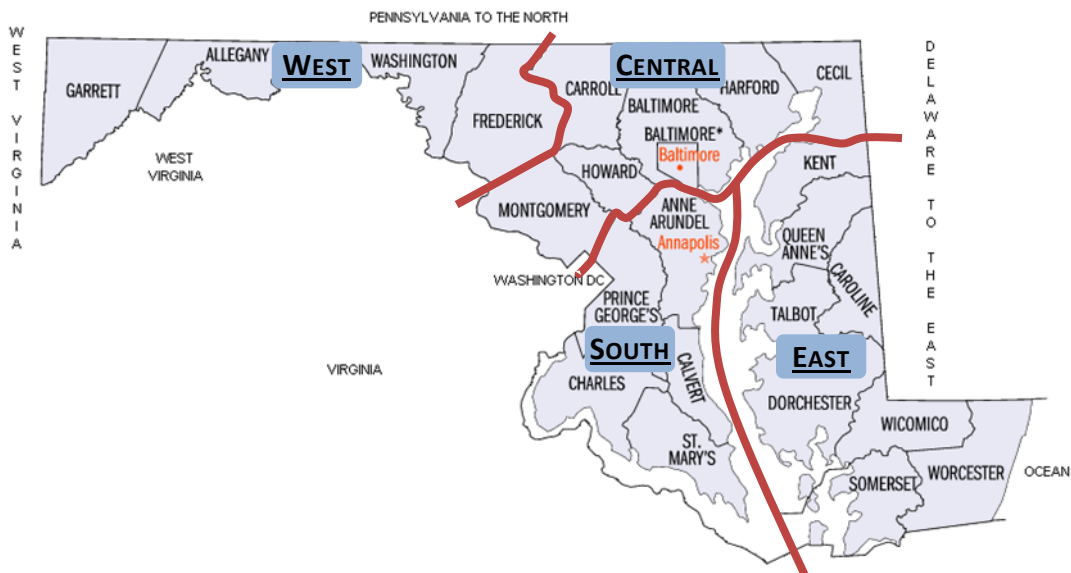

The Maryland-Delaware Master Logger Directory is divided by regions.

<http://censusfinder.com/mapmd.htm>

WEST

Keith Beckman ●2002

Beckman Trucking, LLC
3832 Garrett Hwy
Oakland, MD 21550
Bus. (301) 334-2490