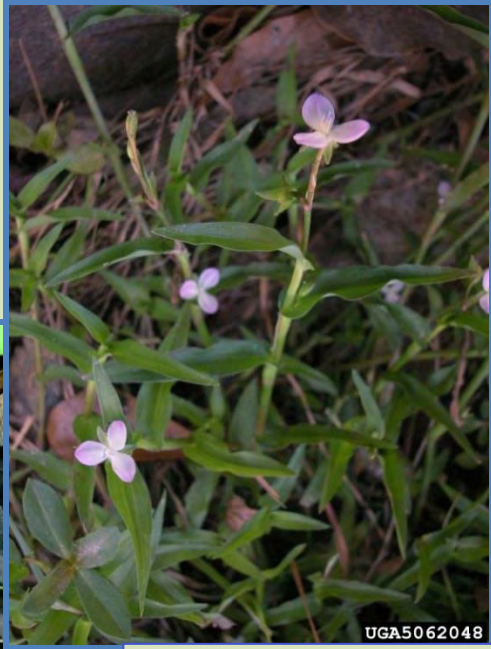

*Miscanthus
sinensis*

UGA1346078

UGA1346076

Exotic *Commelina communis*

Marsh dewflower
Murdannia keisak

UGA5062048

Linda Lee, University of South Carolina, Bugwood.org

UGA5062051