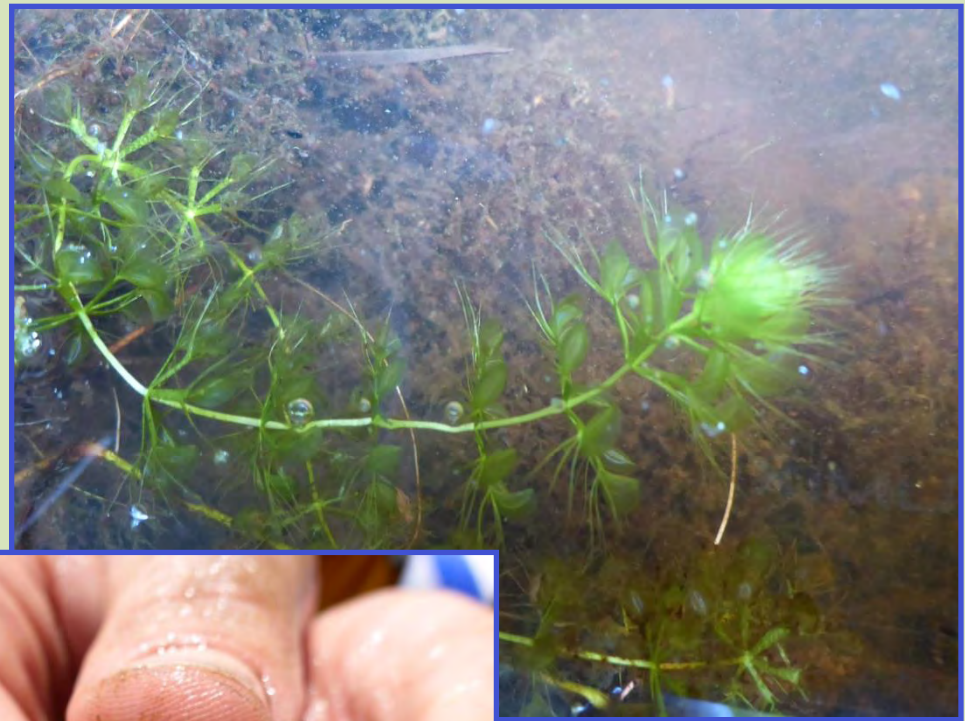

Jim Stasz, hosted by the USDA-NRCS PLANTS Database

© K.L. Kyde 2015

Native *Commelina virginica*

© Jim Stasz

Wavyleaf basketgrass

*Oplismenus
undulatifolius*

Waterwheel
Aldrovanda vesiculosa

All photos courtesy of Robert Floyd, Colorado State University, CEMML