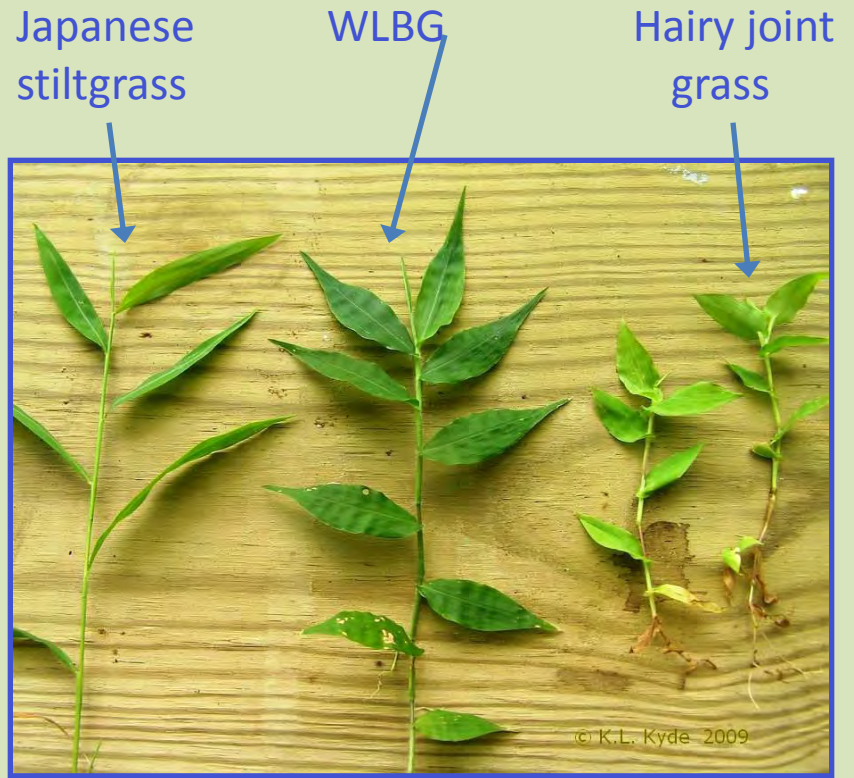

Jim Stasz, hosted by the USDA-NRCS PLANTS Database

© K.L. Kyde 2015

Native *Commelina virginica*

© Jim Stasz

Wavyleaf basketgrass

*Oplismenus
undulatifolius*

Waterwheel
Aldrovanda vesiculosa

All photos courtesy of Robert Floyd, Colorado State University, CEMML