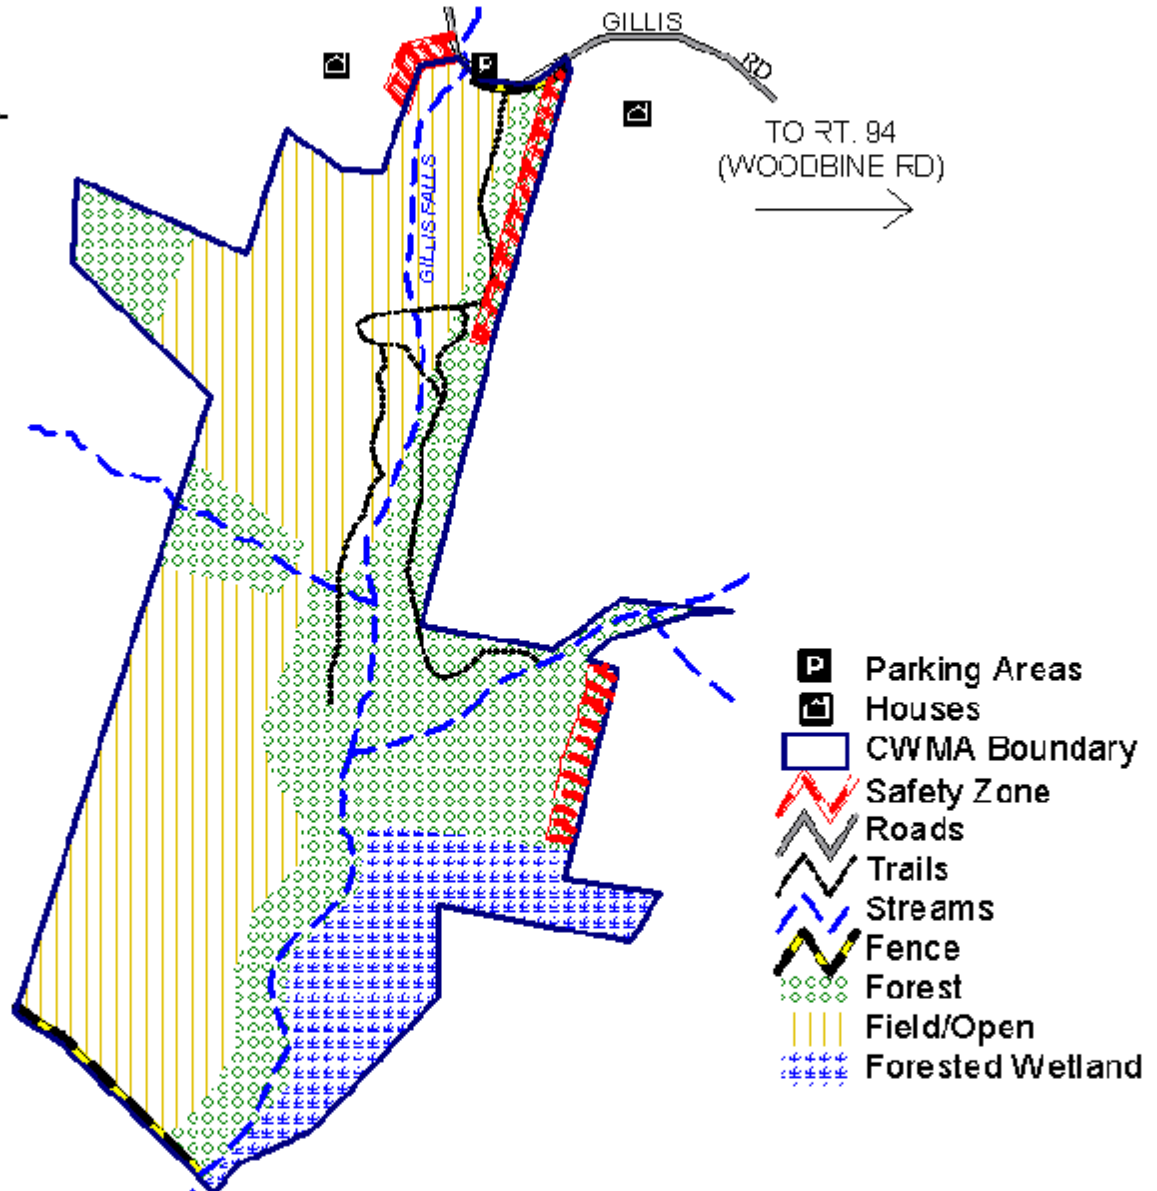

Maring Cooperative Wildlife Management Area

Carroll County, MD

- Parking Areas
- Houses
- CWMA Boundary
- Safety Zone
- Roads
- Trails
- Streams
- Fence
- Forest
- Field/Open
- Forested Wetland

Location of Maring CWMA
within Carroll County, MD