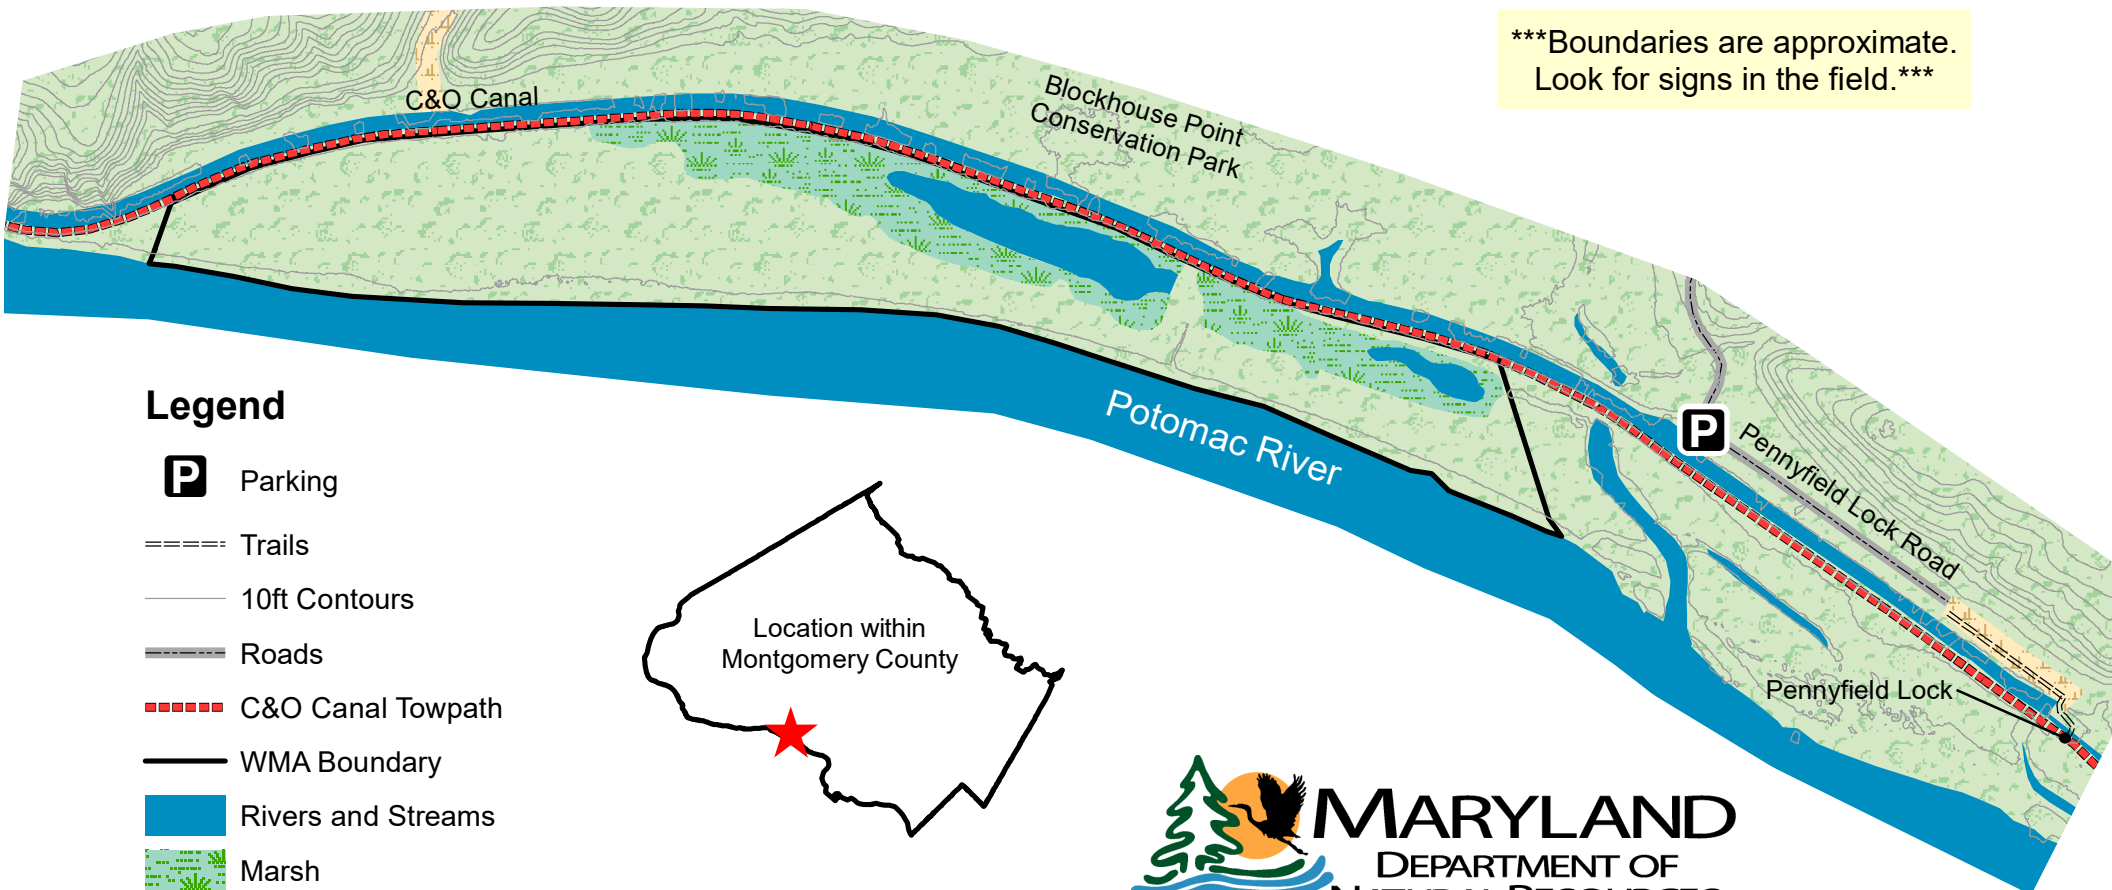

# Dierssen Wildlife Management Area Darnestown, Maryland (Montgomery County)

**WILDLIFE SANCTUARY  
NO HUNTING ALLOWED**

\*\*\*Boundaries are approximate.  
Look for signs in the field.\*\*\*

## Legend

- Parking
- Trails
- 10ft Contours
- Roads
- C&O Canal Towpath
- WMA Boundary
- Rivers and Streams
- Marsh
- Fields
- Mixed Forest

Wildlife and Heritage Service  
Gwynnbrook Wildlife Management Area  
3740 Gwynnbrook Avenue  
Owings Mills, Maryland 21117  
410-356-9272