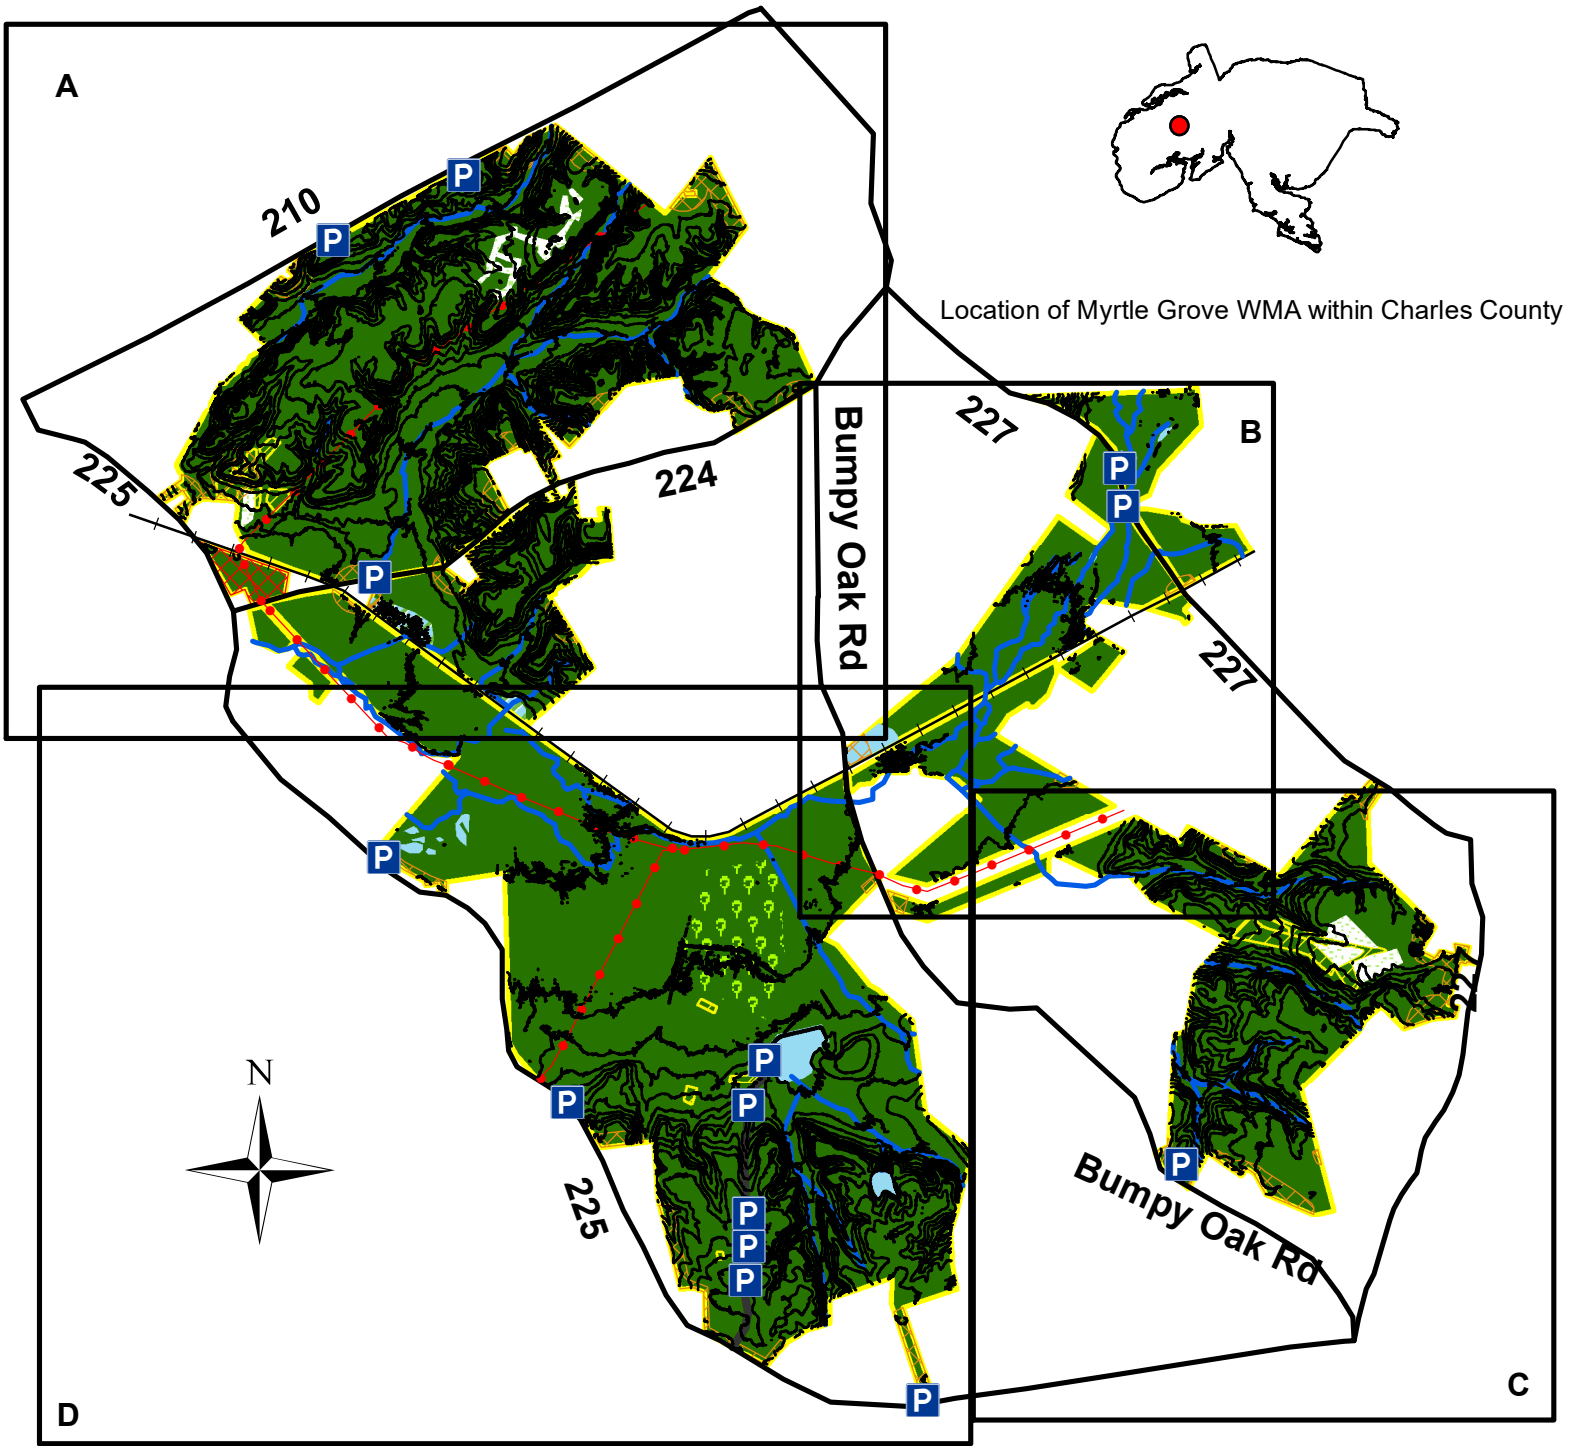

Myrtle Grove Wildlife Mangement Area

Location of Myrtle Grove WMA within Charles County

Parking Permitted In Designated Areas Only

Legend

- Boundary
- Safety Zone
- No Hunting Area
- Early succession
- Wetland
- Roads
- Rail trail
- Power lines
- Streams
- 20 Foot Contor Lines
- Parking

Wildlife & Heritage Service
Myrtle Grove WMA
5625 Myrtle Grove RD.
La Plata, MD 20646
(301)743-5161