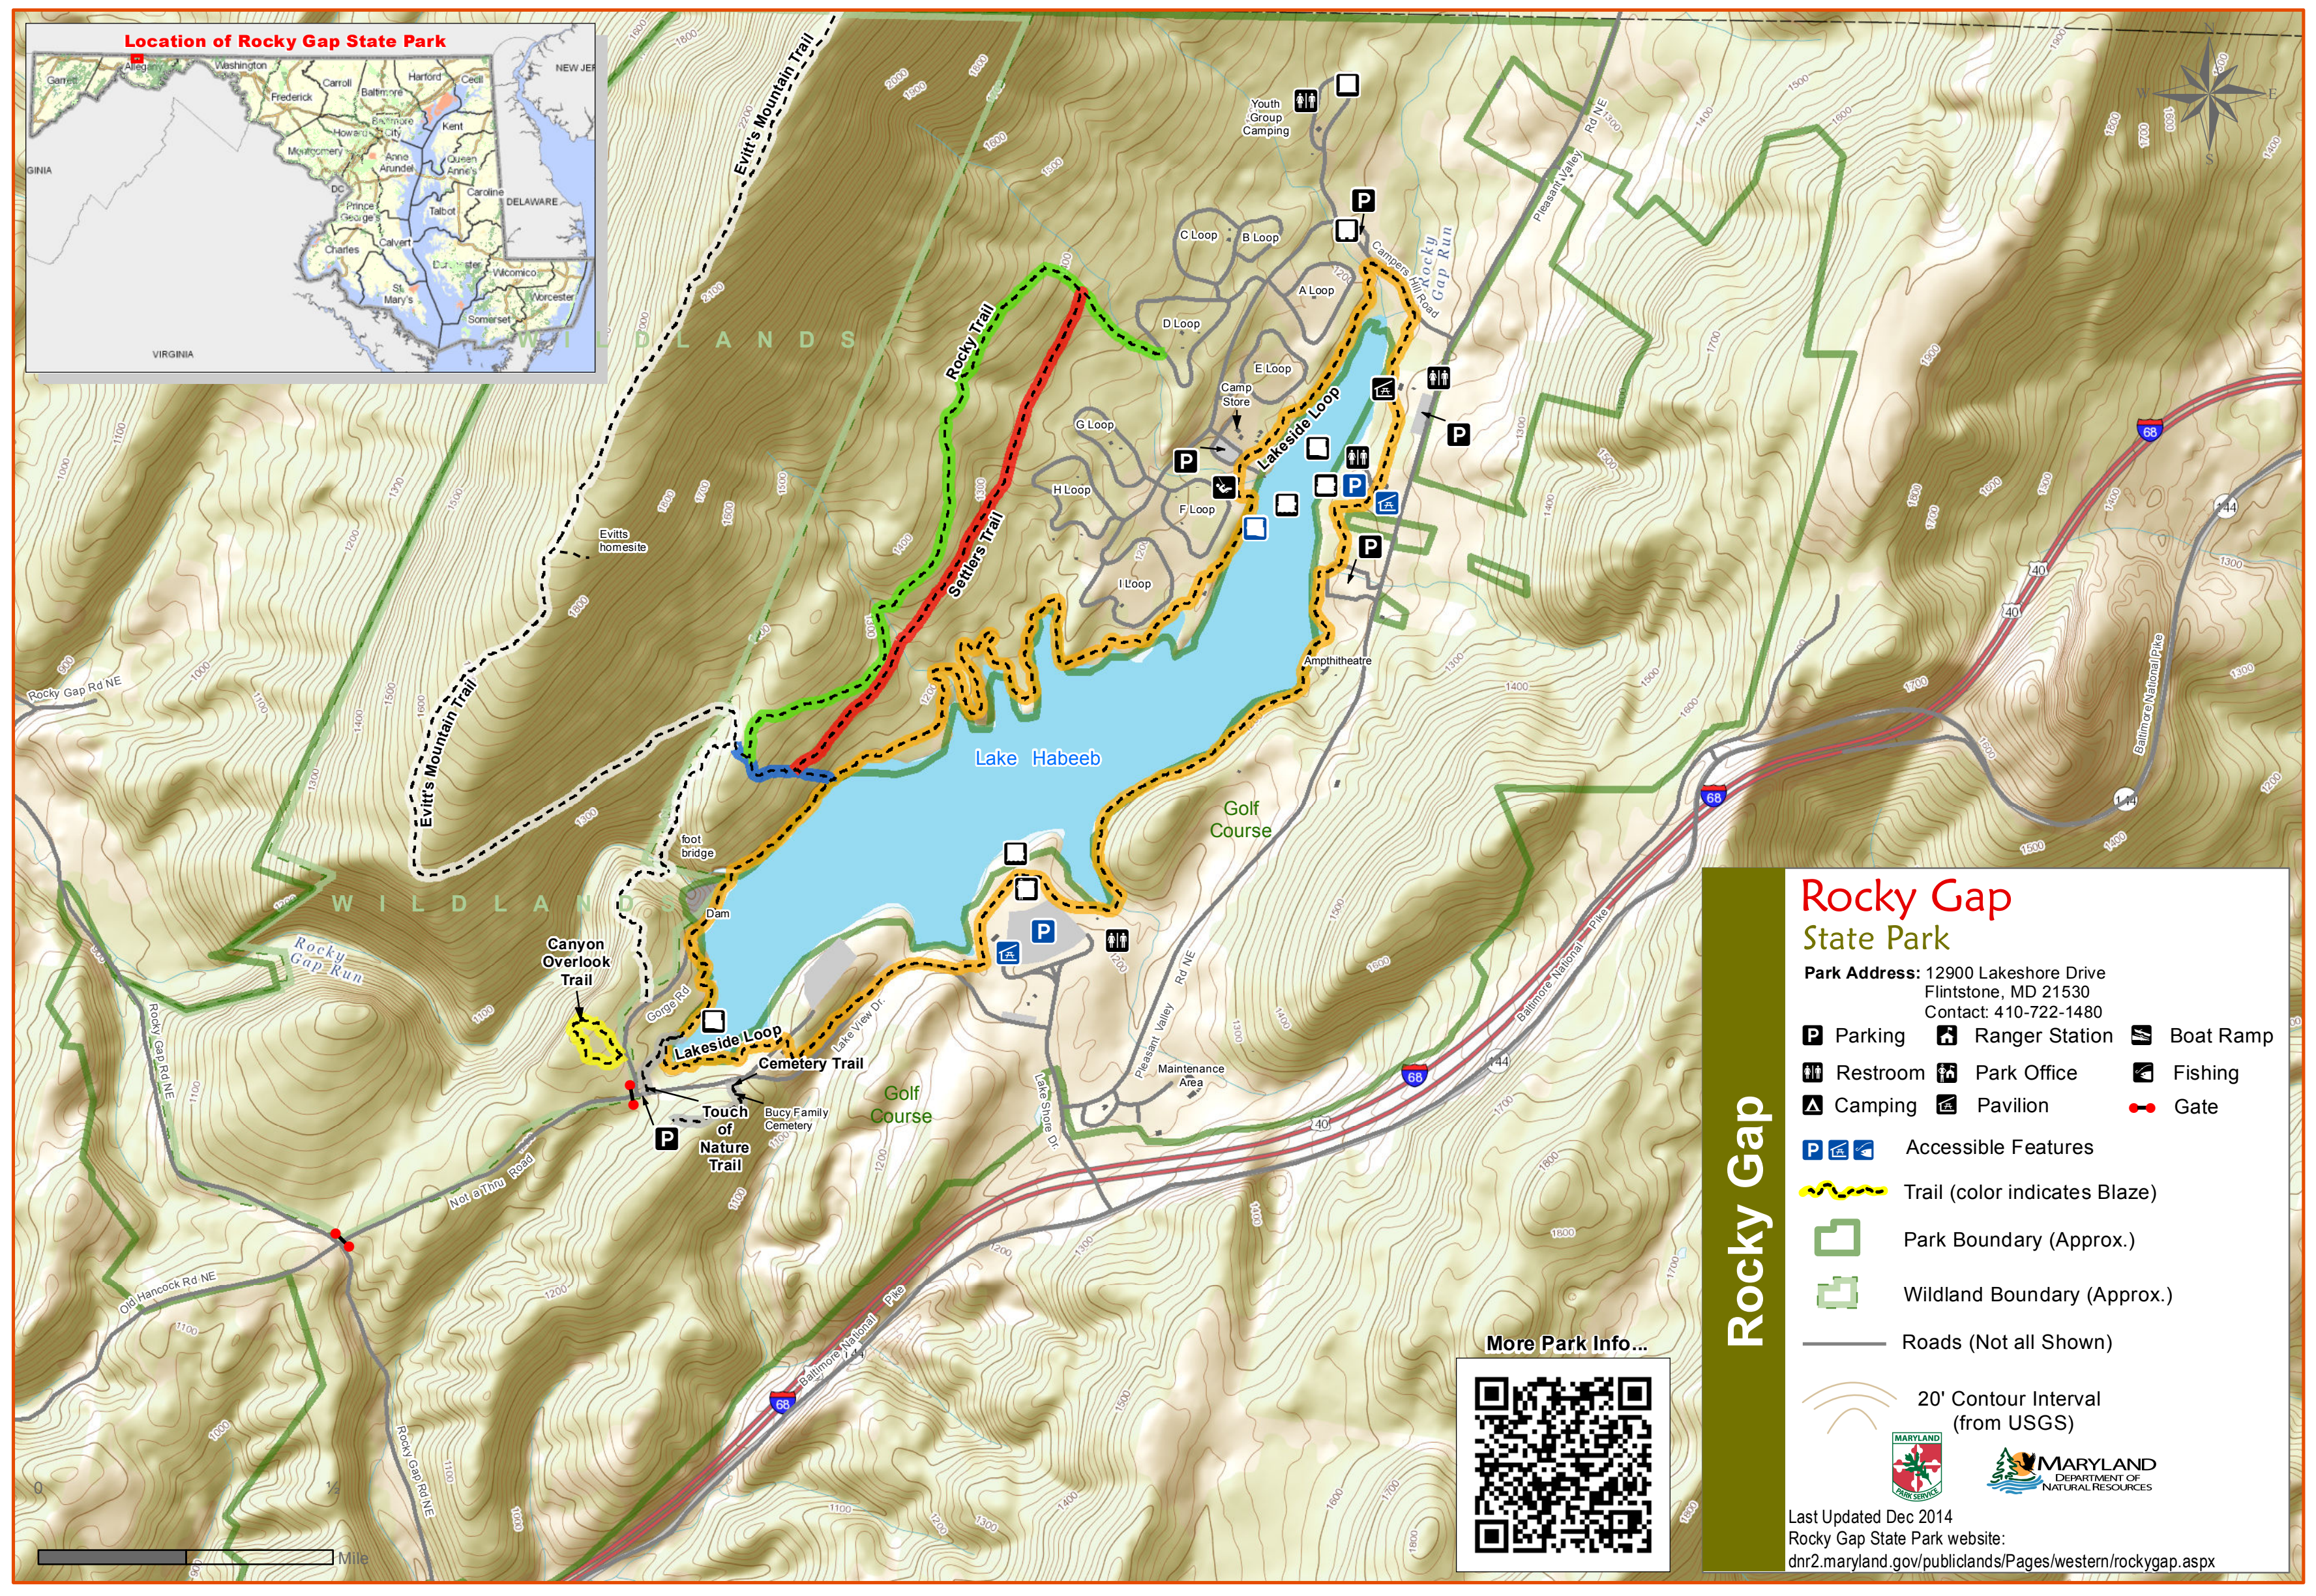

Location of Rocky Gap State Park

Rocky Gap State Park

Park Address: 12900 Lakeshore Drive
 Flintstone, MD 21530
 Contact: 410-722-1480

- Parking
- Ranger Station
- Boat Ramp
- Restroom
- Park Office
- Fishing
- Camping
- Pavilion
- Gate
- Accessible Features
- Trail (color indicates Blaze)
- Park Boundary (Approx.)
- Wildland Boundary (Approx.)
- Roads (Not all Shown)
- 20' Contour Interval (from USGS)

Rocky Gap

More Park Info...