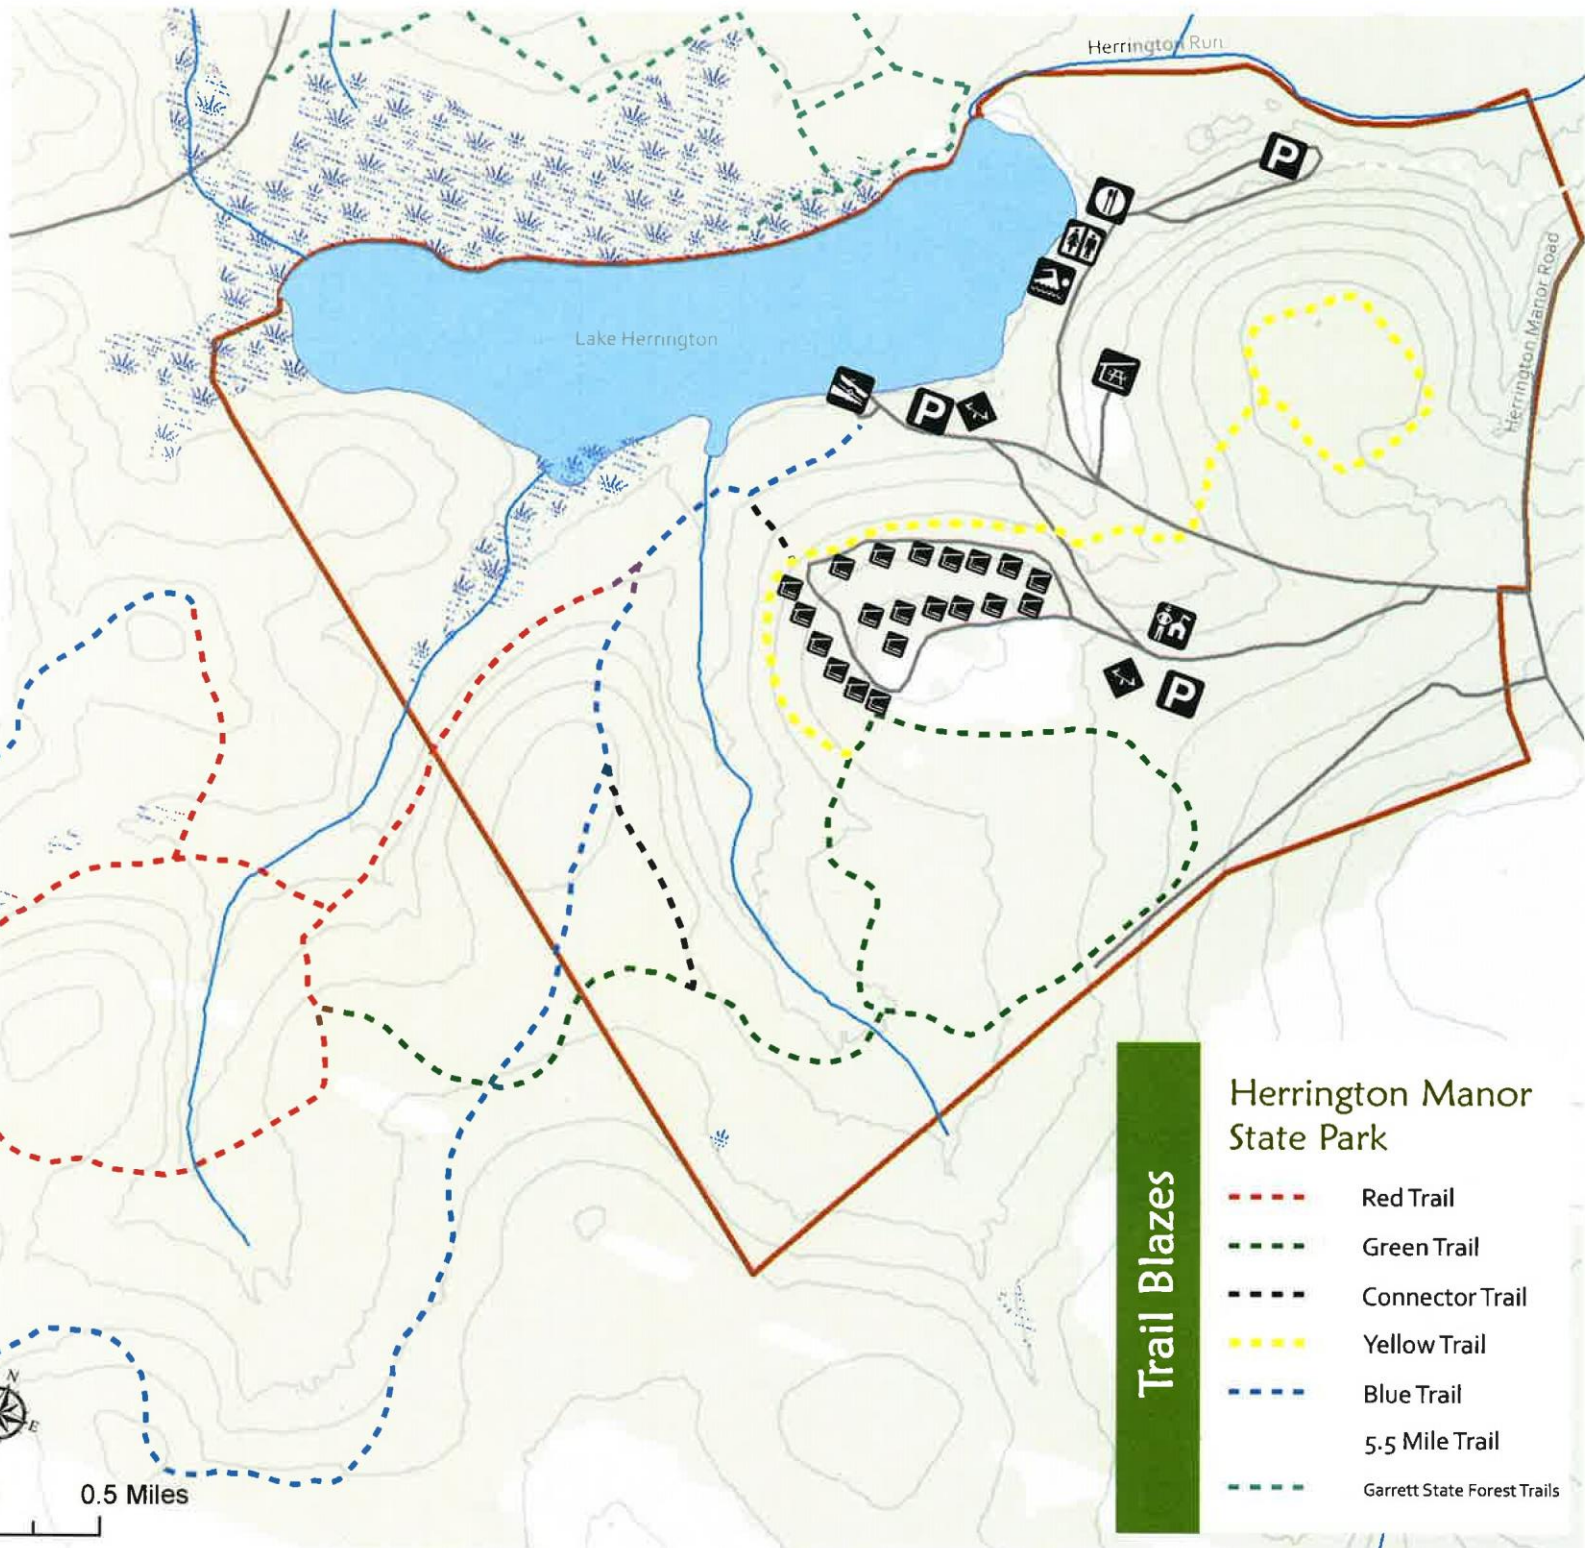

Trail Map - Points of Interest

Herrington Manor State Park

- Parking
- The Lake House
- Restroom
- Swimming Area
- Pavilion
- Playground
- Boat Launch
- Ranger Station
- Cabins

20 Foot Contour Intervals

Trail Blazes

Herrington Manor State Park

- Red Trail
- Green Trail
- Connector Trail
- Yellow Trail
- Blue Trail
- 5.5 Mile Trail
- Garrett State Forest Trails