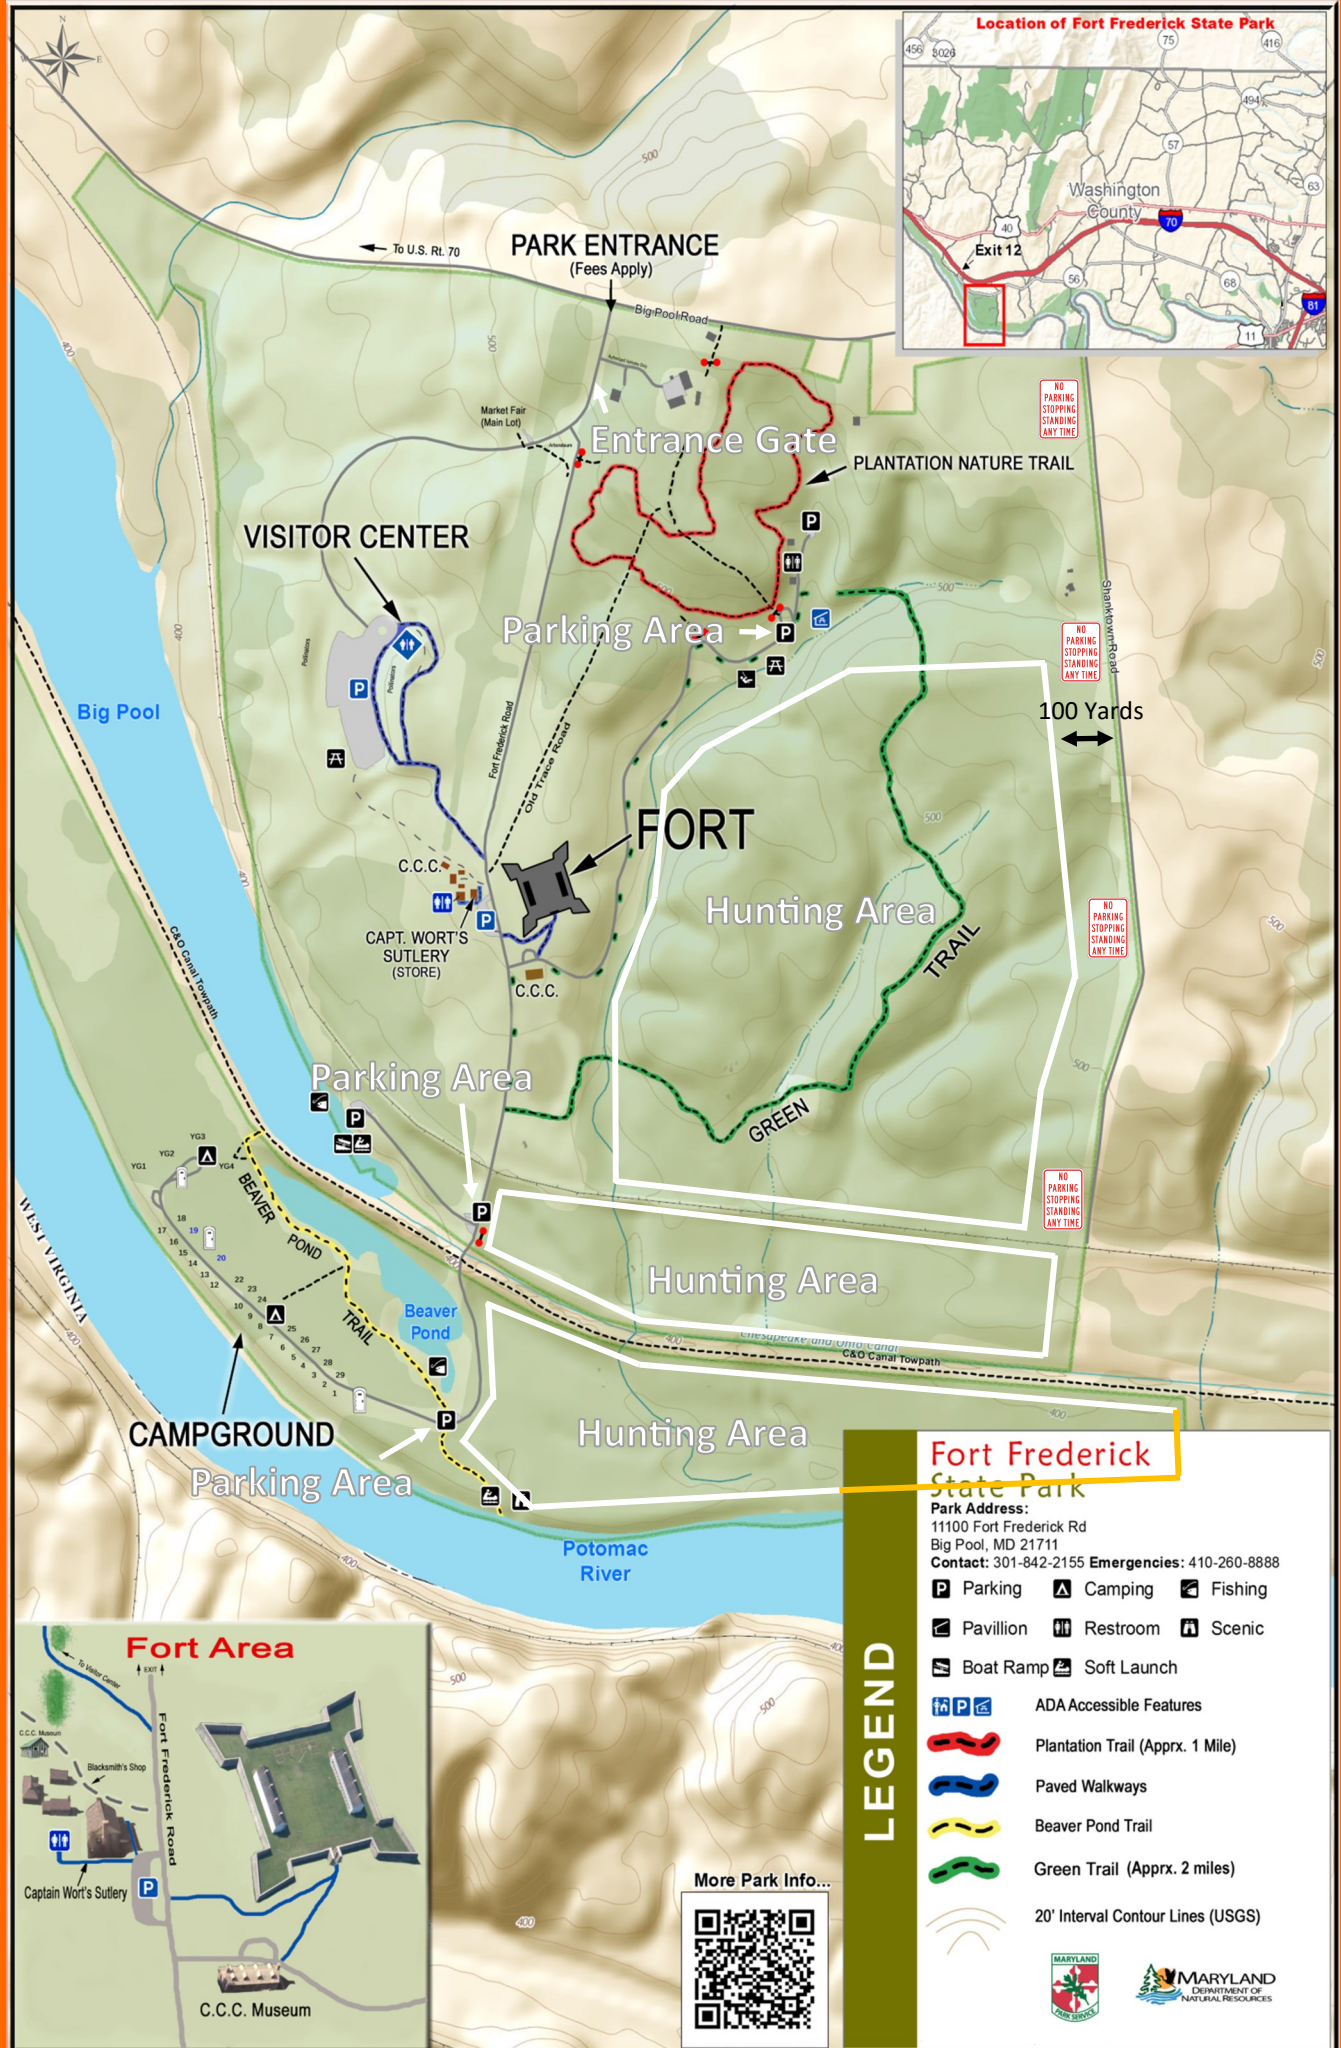

## Hunter Parking

- Park in one of the three designated parking areas only.
- Place hunting permit on vehicle dashboard while hunting.
- No hunting access from Shanktown Road.
- No parking on Shanktown Road.

Shanktown Road

Hunting Area Boundary Sign

### Fort Frederick State Park

**Park Address:**  
11100 Fort Frederick Rd  
Big Pool, MD 21711  
**Contact:** 301-842-2155 **Emergencies:** 410-260-8888

- Parking
- Camping
- Fishing
- Pavilion
- Restroom
- Scenic
- Boat Ramp
- Soft Launch
- ADA Accessible Features
- Plantation Trail (Apprx. 1 Mile)
- Paved Walkways
- Beaver Pond Trail
- Green Trail (Apprx. 2 miles)
- 20' Interval Contour Lines (USGS)

### LEGEND

More Park Info...