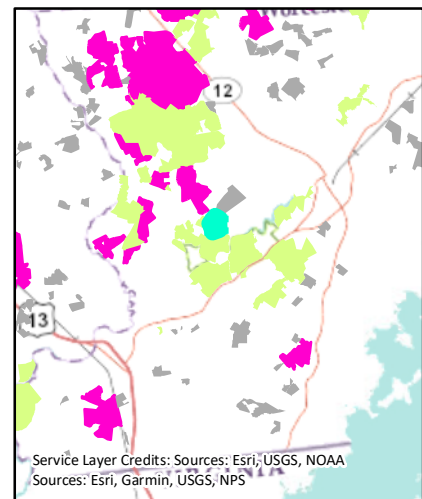

Legend

Pocomoke State Forest	Roads	DNR Lands
Chesapeake Forest	Right-of-Way	State Park
Public Hunting Tracts	Handicapped Access	Wildlife Management Area
Not Open for Public Hunting	Forest Roads	Other DNR Lands
Parking Area	Forest Trails	

Handicapped Hunting from Vehicle

ASC-DNR Forest Service 03/2020

POCOMOKE STATE FOREST HANDICAPPED HUNTING AREAS

P05 - MILBURN LANDING - CAMP ROAD