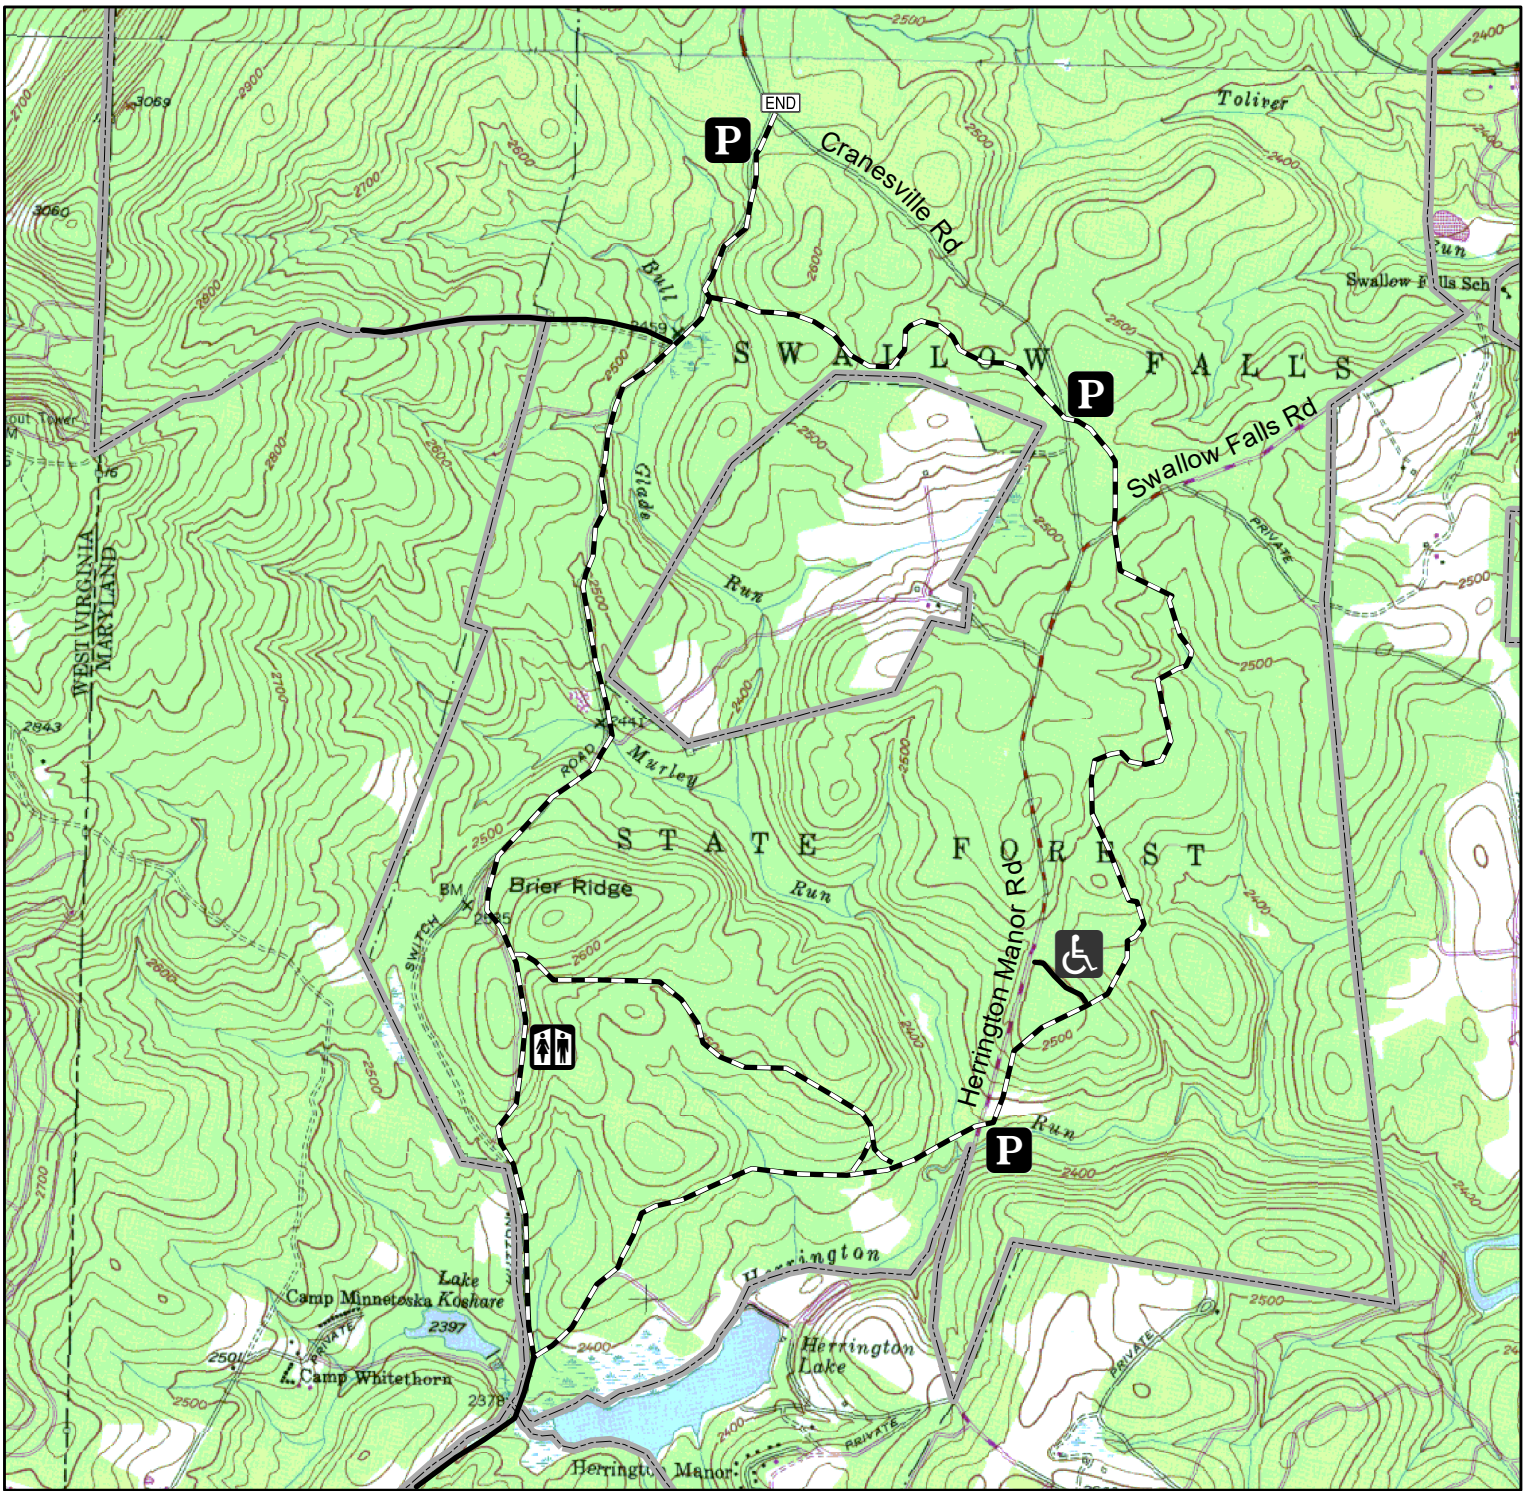

SNAGGY MOUNTAIN ROAD/SNOWMOBILE TRAIL (8.5 MILES)

-  State Boundary
-  Designated Snowmobile Trail
-  Forest Road
-  Parking
-  Restroom
-  Disabled Hunter Access
(Permit Required)
-  End of Trail