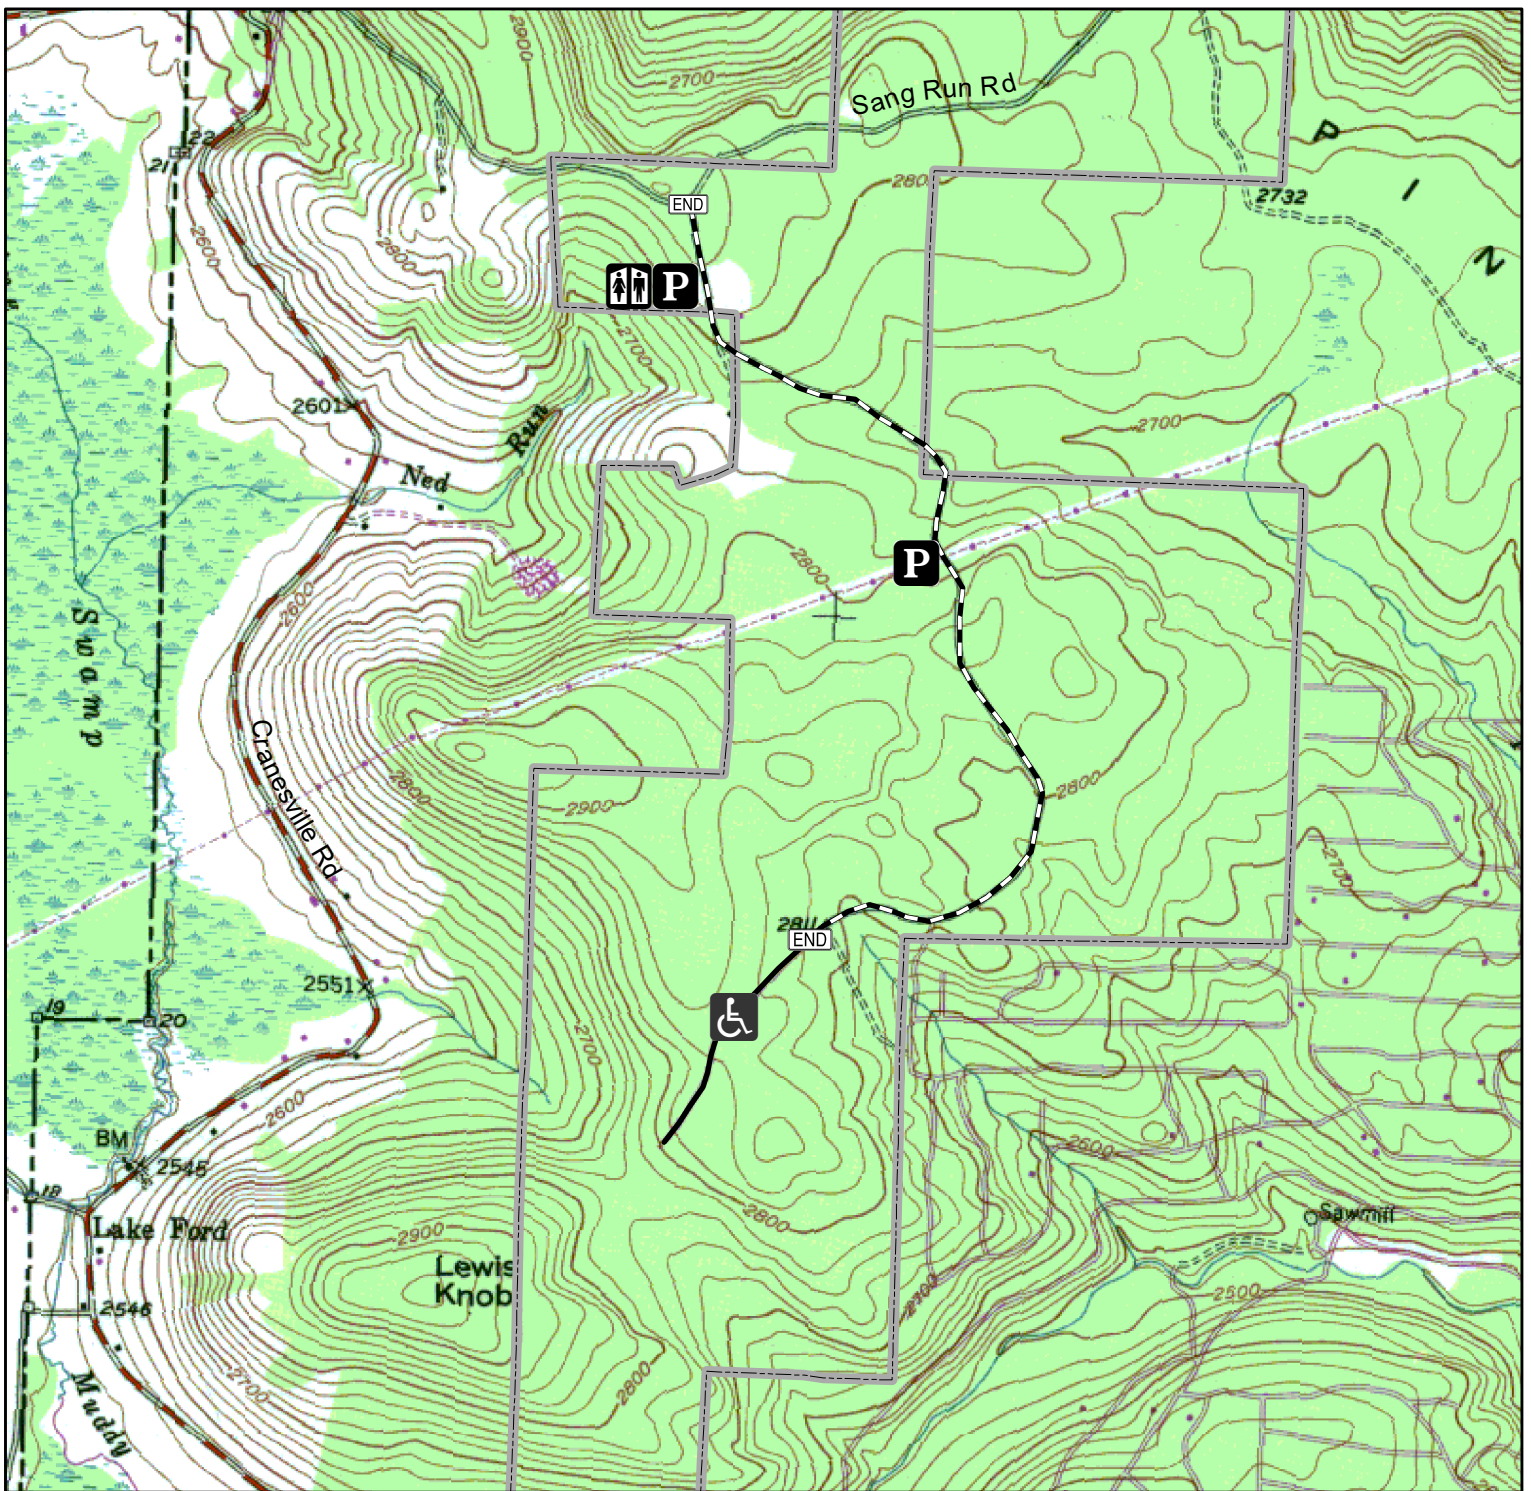

PINEY MOUNTAIN ROAD/ORV TRAIL (1.7 MILES)

-  State Boundary
-  Designated ORV Trail
-  Forest Road
-  Parking
-  Restroom
-  Disabled Hunter Access
(Permit Required)
-  End of Trail